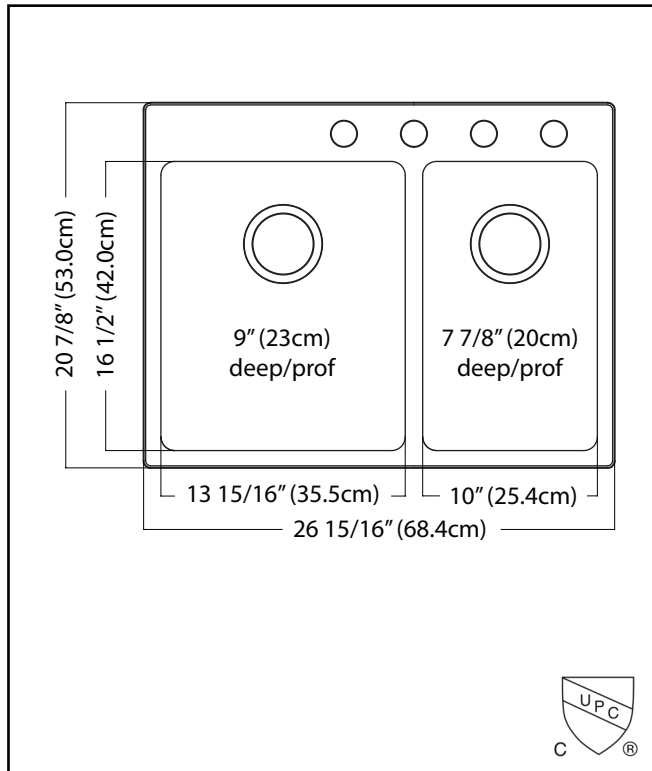

### DOUBLE BOWL 18 GAUGE TOPMOUNT/DROP IN

MODEL: BCL2127R-9-4 (4 FAUCET HOLES)

MODEL: BCL2127R-9-3 (3 FAUCET HOLES)

MODEL: BCL2127R-9-1 (1 FAUCET HOLE)

- ✓ **Revolutionary Installation:** EZ Torque™ simplified fastener system allows you to drop and drill your sink into place, securely locking the sink to the countertop.
- ✓ **Quality Beyond Material:** Designed with 18 gauge quality stainless steel with exceptional resistance to staining and corrosion
- ✓ **Larger Bowl Capacity:** A generous capacity bowl that is made even more spacious with the tighter radius corners, creating ample space for all your prepping and cleaning needs.
- ✓ **Rear Drain Placement:** The rear drain maximizes the usable bottom surface of the bowl while also creating extra cabinet space beneath the sink.

## TECHNICAL FEATURES

OVERALL SINK SIZE (OD)	20 7/8" FB x 26 15/16" LR
LARGE BOWL SIZE (ID)	16 1/2" FB x 13 15/16" LR
SMALL BOWL SIZE (ID)	16 1/2" FB x 10" LR
BOWL DEPTH	9" LG / 7 7/8" SM
MINIMUM CABINET SIZE	30"
MATERIAL	18 Gauge
BOWL CORNER RADIUS	20 mm
STAINLESS STEEL FINISH	Satin
DRAIN HOLE LOCATION	Rear
INSTALLATION TYPE	Topmount/Drop In
SOUND COATING	Sound pads
WARRANTY	Limited Lifetime
COUNTRY OF ORIGIN	China