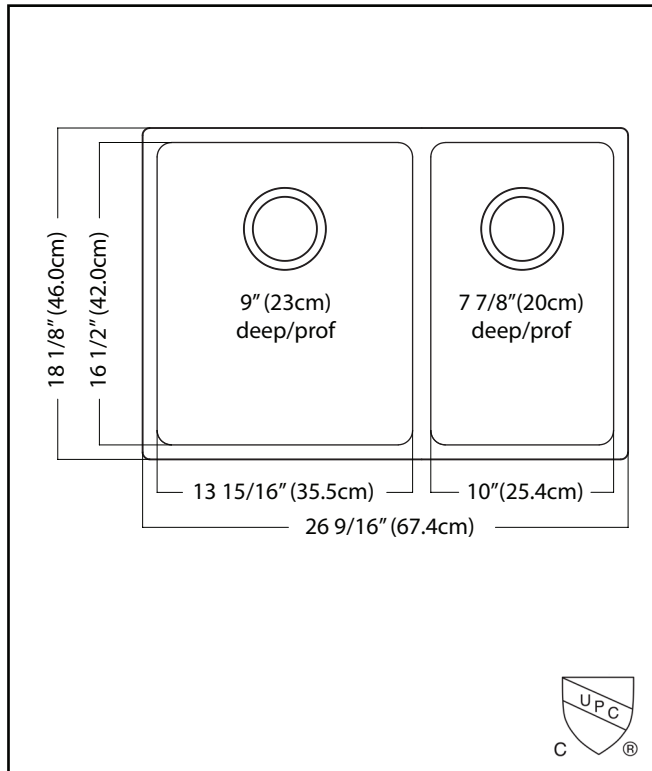

KINDRED

Brookmore
Undermount

BROOKMORE

DOUBLE BOWL 18 GAUGE UNDERMOUNT

MODEL: BCU1827R-9

- ✓ **Quality Beyond Material:** Designed with 18 gauge quality stainless steel with exceptional resistance to staining and corrosion.
- ✓ **Larger Bowl Capacity:** A generous capacity bowl that is made even more spacious, with the tighter radius corners, creating ample space for all your prepping and cleaning needs.
- ✓ **Rear Drain Placement:** The rear drain maximizes the usable bottom surface of the bowl while also creating extra cabinet space beneath the sink.
- ✓ **Remarkably Quiet:** Sound dampening system goes to work to reduce the noise caused by a garbage disposal or running water.

TECHNICAL FEATURES

OVERALL SINK SIZE (OD)	18 1/8" FB x 26 9/16" LR
LARGE BOWL SIZE (ID)	16 1/2" FB x 13 15/16" LR
SMALL BOWL SIZE (ID)	16 1/2" FB x 10" LR
BOWL DEPTH	9" LG / 7 7/8" SM
MINIMUM CABINET SIZE	27"
MATERIAL	18 Gauge
BOWL CORNER RADIUS	20 mm
STAINLESS STEEL FINISH	Satin
DRAIN HOLE LOCATION	Rear
INSTALLATION TYPE	Undermount
SOUND COATING	Sound pads
WARRANTY	Limited Lifetime
COUNTRY OF ORIGIN	China