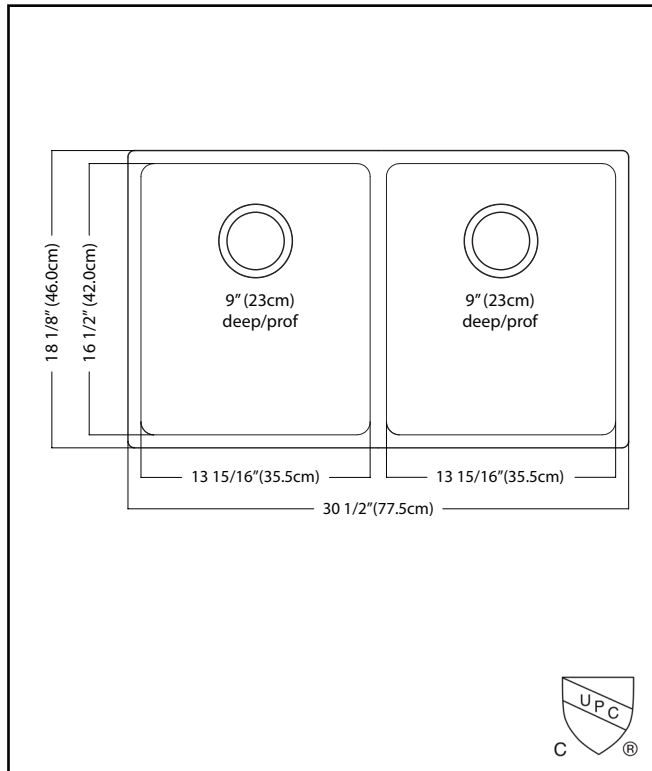

### DOUBLE BOWL 18 GAUGE UNDERMOUNT

MODEL: BDU1831-9

- ✓ **Quality Beyond Material:** Designed with 18 gauge quality stainless steel with exceptional resistance to staining and corrosion
- ✓ **Larger Bowl Capacity:** A generous capacity bowl that is made even more spacious, with the tighter radius corners, creating ample space for all your prepping and cleaning needs.
- ✓ **Rear Drain Placement:** The rear drain maximizes the usable bottom surface of the bowl while also creating extra cabinet space beneath the sink.
- ✓ **Remarkably Quiet:** Sound dampening system goes to work to reduce the noise caused by a garbage disposal or running water.

## TECHNICAL FEATURES

OVERALL SINK SIZE (OD)	18 1/8" FB x 30 1/2" LR
EQUAL BOWL SIZE (ID)	16 1/2" FB x 13 15/16" LR
BOWL DEPTH	9"
MINIMUM CABINET SIZE	33"
MATERIAL	18 Gauge
BOWL CORNER RADIUS	20 mm
STAINLESS STEEL FINISH	Satin
DRAIN HOLE LOCATION	Rear
INSTALLATION TYPE	Undermount
SOUND COATING	Sound pads
WARRANTY	Limited Lifetime
COUNTRY OF ORIGIN	China