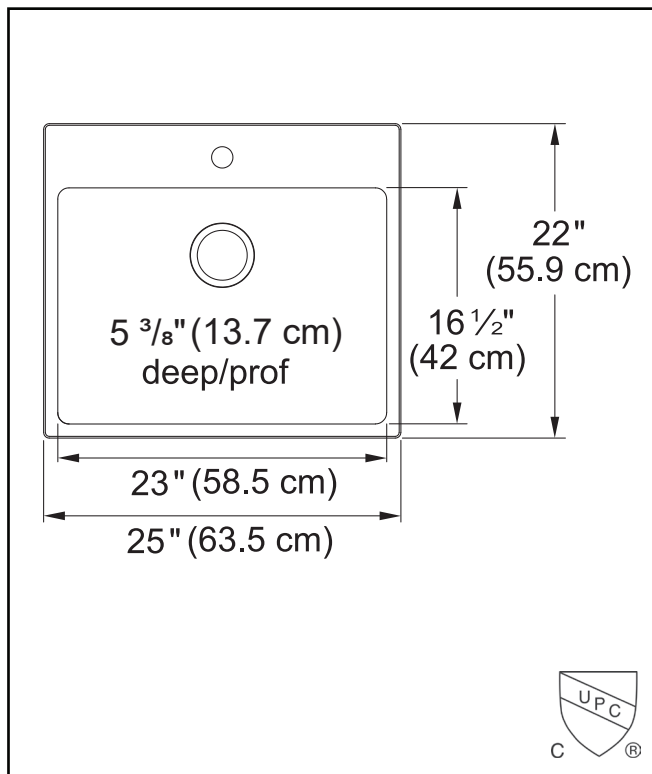

KINDRED

BROOKMORE ADA

SINGLE BOWL 18 GAUGE DUAL MOUNT

MODEL: BSL2225-ADA-1 / 101.0689.852 (1 FAUCET HOLE)

- ✓ **Accessible Design:** 5 3/8" bowl depth and rear drain placement create an accessible work area for individuals with limited mobility.
- ✓ **Revolutionary Installation:** EZ Torque™ simplified fastener system allows you to drop and drill your sink into place, securely locking the sink to the countertop.
- ✓ **Quality Beyond Material:** Designed with 18 gauge quality stainless steel with exceptional resistance to staining and corrosion.
- ✓ **Remarkably Quiet:** Sound dampening system goes to work to reduce the noise caused by a garbage disposal or running water.

TECHNICAL FEATURES

OVERALL SINK SIZE (OD)	22" FB x 25" LR
BOWL SIZE (ID)	16 1/2" FB x 23" LR
BOWL DEPTH	5 3/8"
MINIMUM CABINET SIZE	27" Topmount 30" Undermount
MATERIAL	18 Gauge
BOWL CORNER RADIUS	20 mm
STAINLESS STEEL FINISH	Satin
DRAIN HOLE LOCATION	Rear
INSTALLATION TYPE	Dual Mount
SOUND COATING	Sound pads
WARRANTY	Limited Lifetime
COUNTRY OF ORIGIN	China