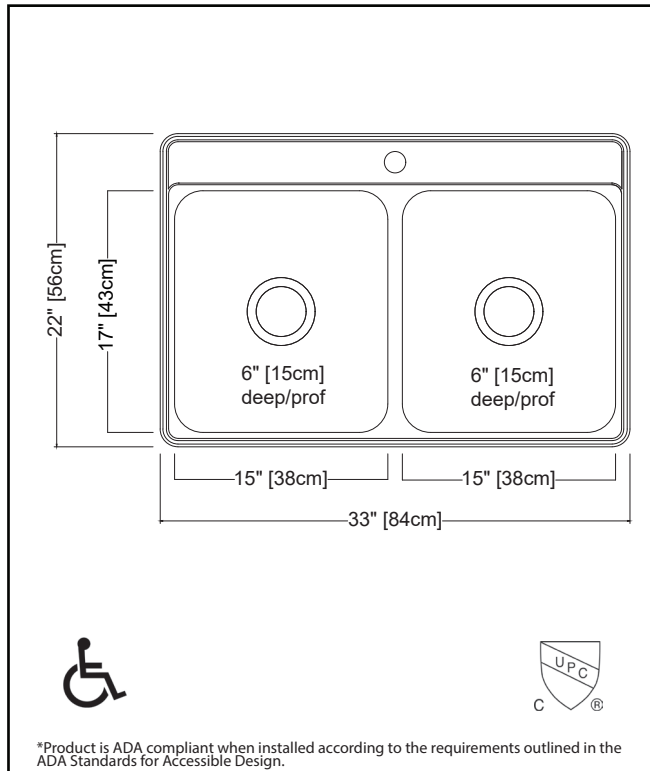

KINDRED

CREEMORE

DOUBLE BOWL 22 GAUGE TOPMOUNT/DROP IN

MODEL: CDLA3322-6-4 (4 FAUCET HOLES)

MODEL: CDLA3322-6-3 (3 FAUCET HOLES)

MODEL: CDLA3322-6-1 (1 FAUCET HOLE)

- ✓ Worry free 22 gauge steel from the industry leader in stainless
- ✓ Sound dampening system that reduces excess noise from running water and disposal vibration
- ✓ Resilient finish offers lasting durability
- ✓ Topmount/Drop In installation is a favorite for quick kitchen upgrades due to ease of installation and versatility of placement

TECHNICAL FEATURES

OVERALL SINK SIZE (OD)	22" FB x 33" LR
EQUAL BOWL SIZE (ID)	17" FB x 15" LR x 6" DP
MINIMUM CABINET SIZE	36"
MATERIAL	22 Gauge
CORNER RADIUS	50 mm
STAINLESS STEEL FINISH	Satin Finish
DRAIN HOLE LOCATION	Center
INSTALLATION TYPE	Topmount/Drop In
SOUND COATING	Sound Pads
WEIGHT	13.5 lbs
WARRANTY	Limited Lifetime
COUNTRY OF ORIGIN	Vietnam
ADA COMPLIANT	Yes*