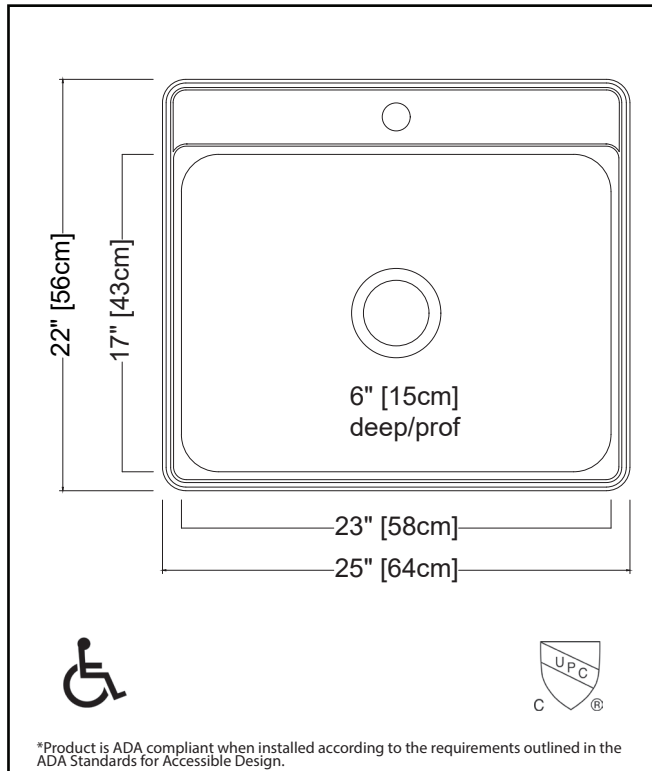

## TECHNICAL FEATURES

|                        |                        |
|------------------------|------------------------|
| OVERALL SINK SIZE (OD) | 22" FB x 25" LR        |
| BOWL SIZE (ID)         | 17"FB x 23" LR x 6" DP |
| MINIMUM CABINET SIZE   | 27                     |
| MATERIAL               | 22 Gauge               |
| BOWL CORNER RADIUS     | 50 mm                  |
| STAINLESS STEEL FINISH | Satin Finish           |
| DRAIN HOLE LOCATION    | Center                 |
| INSTALLATION TYPE      | Topmount/Drop In       |
| SOUND COATING          | Sound Pads             |
| WEIGHT                 | 7.6 lbs                |
| WARRANTY               | Limited Lifetime       |
| COUNTRY OF ORIGIN      | Vietnam                |
| ADA COMPLIANT          | Yes*                   |