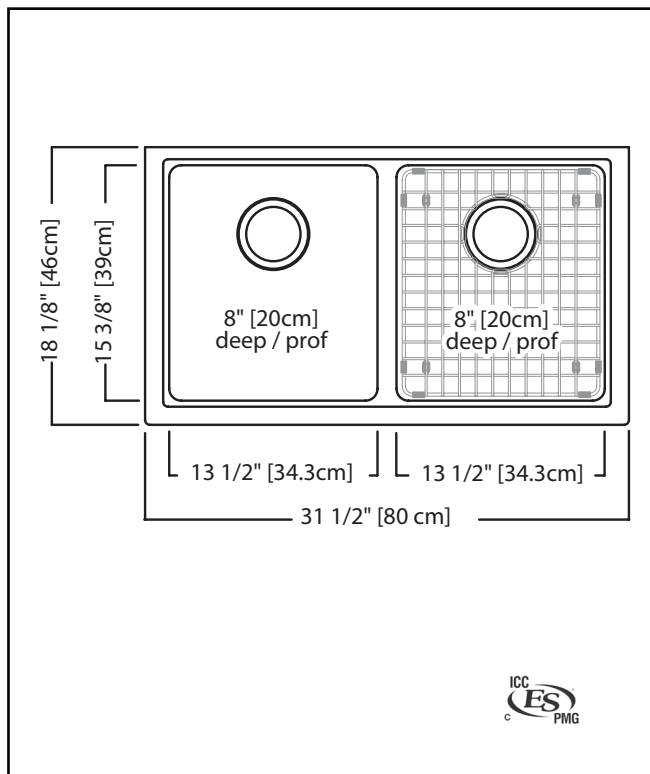

### TECHNICAL FEATURES

OVERALL SINK SIZE (OD)	18 1/8" FB x 31 1/2" LR
EQUAL BOWL SIZES (ID)	15 3/8" FB x 13 1/2" LR x 8" DP
MINIMUM CABINET SIZE	33"
CORNER RADIUS	20 mm
DRAIN HOLE LOCATION	Rear
INSTALLATION TYPE	Undermount
SOUND DAMPENING	Natural Sound Absorbing
WEIGHT	51.4 lbs
WARRANTY	Limited Lifetime
COUNTRY OF ORIGIN	Slovakia