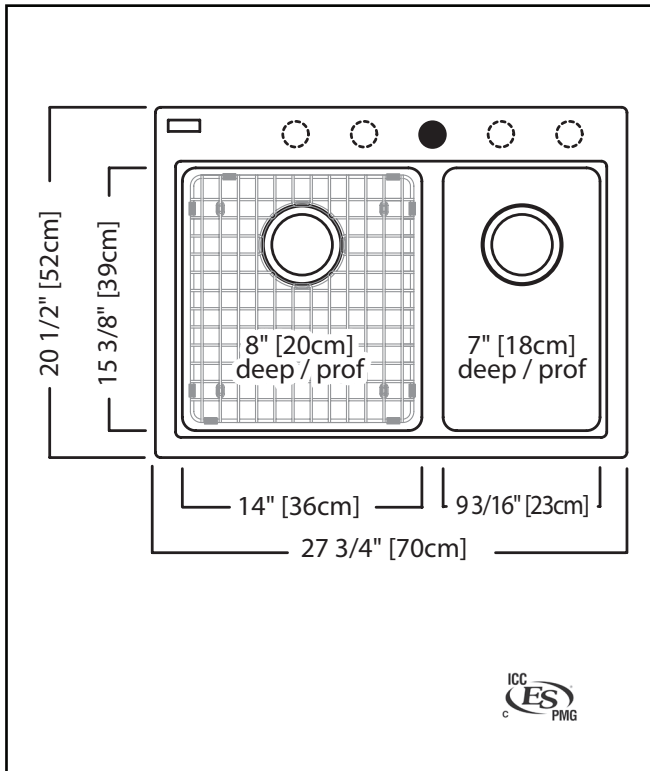

### TECHNICAL FEATURES

OVERALL SINK SIZE (OD)	20 1/2" FB x 27 3/4" LR
LARGE BOWL SIZE (ID)	15 3/8" FB x 14" LR x 8" DP
SMALL BOWL SIZE (ID)	15 3/8" FB x 9 3/16" LR x 7" DP
MINIMUM CABINET SIZE	30"
CORNER RADIUS	20 mm
DRAIN HOLE LOCATION	Rear
INSTALLATION TYPE	Topmount/Drop In
SOUND DAMPENING	Natural Sound Absorbing Material
WEIGHT	48.7 lbs
WARRANTY	Limited Lifetime
COUNTRY OF ORIGIN	Slovakia