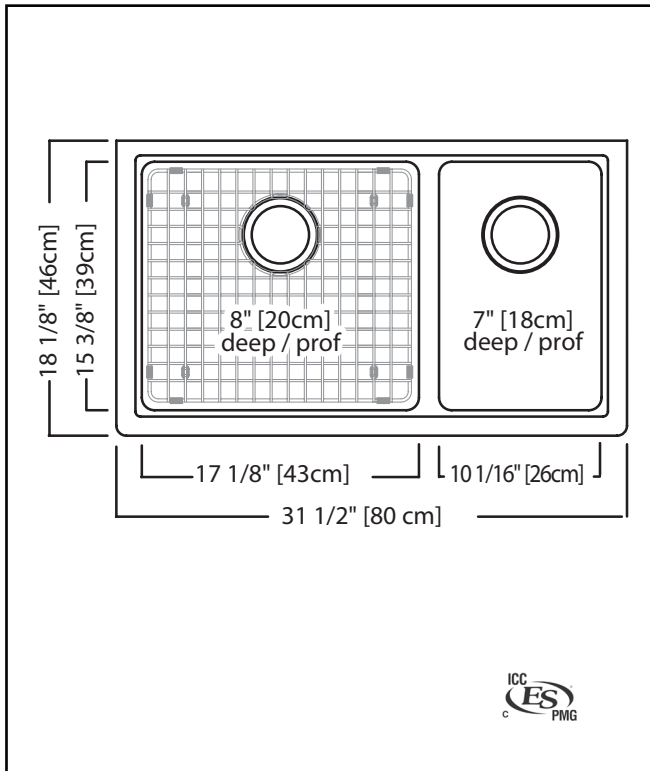

KINDRED

GRANITE COLLECTION

DOUBLE BOWL 31" UNDERMOUNT SINK

MODEL: KGDCR1U-8CH (CHAMPAGNE)
 MODEL: KGDCR1U-8ON (ONYX)
 MODEL: KGDCR1U-8ES (MOCHA)
 MODEL: KGDCR1U-8SM (STORM)
 MODEL: KGDCR1U-8SG (STONE GREY)

TECHNICAL FEATURES

OVERALL SINK SIZE (OD)	18 1/8" FB x 31 1/2" LR
LARGE BOWL SIZE (ID)	15 3/8" FB x 17 1/8" LR x 8" DP
SMALL BOWL SIZE (ID)	15 3/8" FB x 10 1/16" LR x 7" DP
MINIMUM CABINET SIZE	33"
CORNER RADIUS	20 mm
DRAIN HOLE LOCATION	Rear
INSTALLATION TYPE	Undermount
SOUND DAMPENING	Natural Sound Absorbing Material
WEIGHT	49.7 lbs
WARRANTY	Limited Lifetime
COUNTRY OF ORIGIN	Slovakia