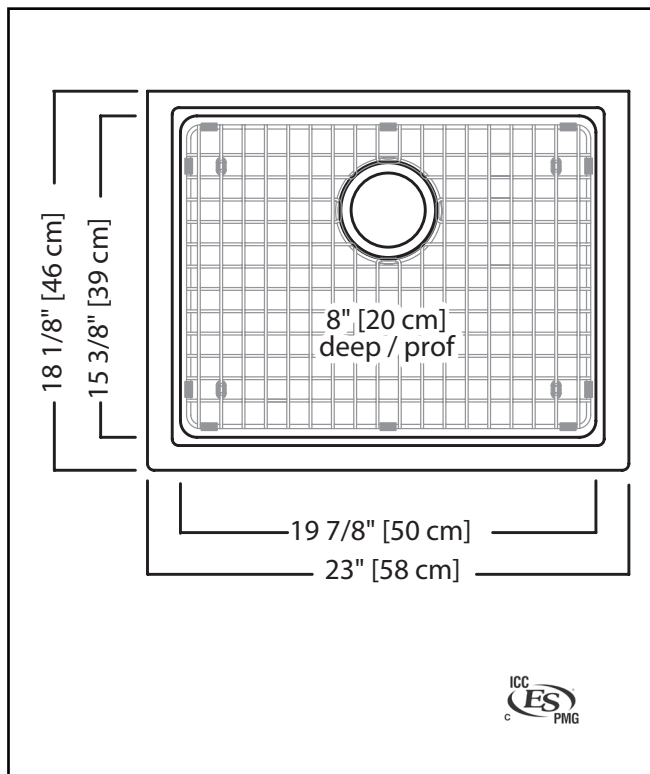

TECHNICAL FEATURES

OVERALL SINK SIZE (OD)	18 1/8"FB x 23" LR
BOWL SIZE (ID)	15 3/8" FB x 19 7/8"LR x 8" DP
MINIMUM CABINET SIZE	24"
CORNER RADIUS	20 mm
DRAIN HOLE LOCATION	Rear
INSTALLATION TYPE	Undermount
SOUND DAMPENING	Natural Sound Absorbing
WEIGHT	45.1 lbs
WARRANTY	Limited Lifetime
COUNTRY OF ORIGIN	Slovakia