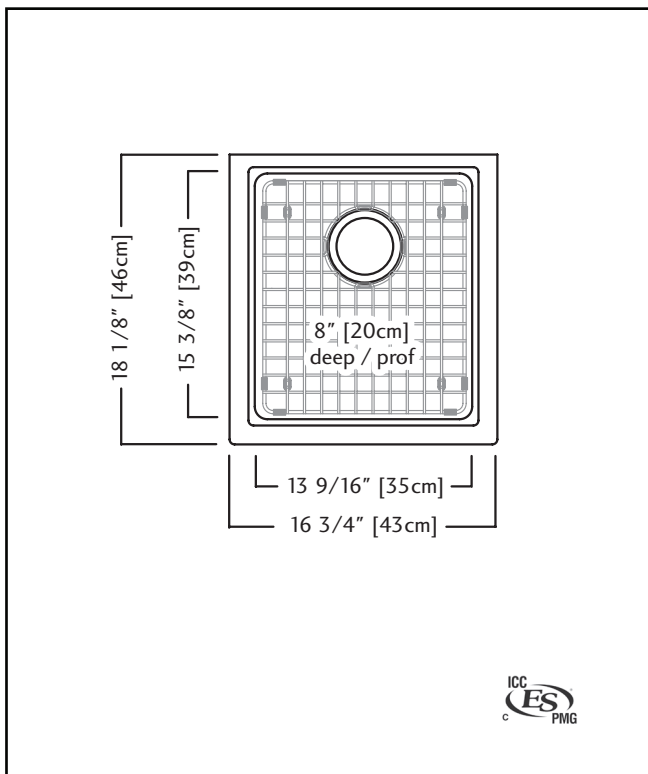

TECHNICAL FEATURES

OVERALL SINK SIZE (OD)	18 1/8"FB x 16 3/4" LR
BOWL SIZE (ID)	15 3/8" FB x 13 9/16" LR x 8" DP
MINIMUM CABINET SIZE	21"
CORNER RADIUS	20 mm
DRAIN HOLE LOCATION	Rear
INSTALLATION TYPE	Undermount
SOUND DAMPENING	Natural Sound Absorbing
	Material
WEIGHT	30.1 lbs
WARRANTY	Limited Lifetime
COUNTRY OF ORIGIN	Slovakia