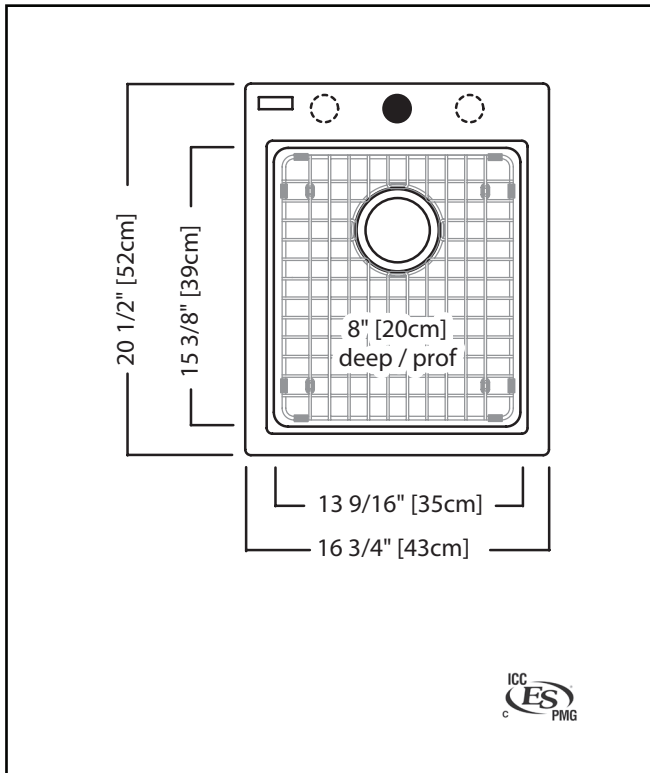

KINDRED

GRANITE COLLECTION

SINGLE BOWL 17" TOPMOUNT/ DROP IN SINK

- MODEL: KGSL2017-8CH (CHAMPAGNE)
- MODEL: KGSL2017-8ON (ONYX)
- MODEL: KGSL2017-8ES (MOCHA)
- MODEL: KGSL2017-8SM (STORM)
- MODEL: KGSL2017-8SG (STONE GREY)

TECHNICAL FEATURES

OVERALL SINK SIZE (OD)	20 1/2" FB x 16 3/4" LR
BOWL SIZE (ID)	15 3/8" FB x 13 9/16" LR x 8" DP
MINIMUM CABINET SIZE	18"
CORNER RADIUS	20 mm
DRAIN HOLE LOCATION	Rear
INSTALLATION TYPE	Topmount/Drop In
SOUND DAMPENING	Natural Sound Absorbing
	Material
WEIGHT	30.3 lbs
WARRANTY	Limited Lifetime
COUNTRY OF ORIGIN	SLOVAKIA