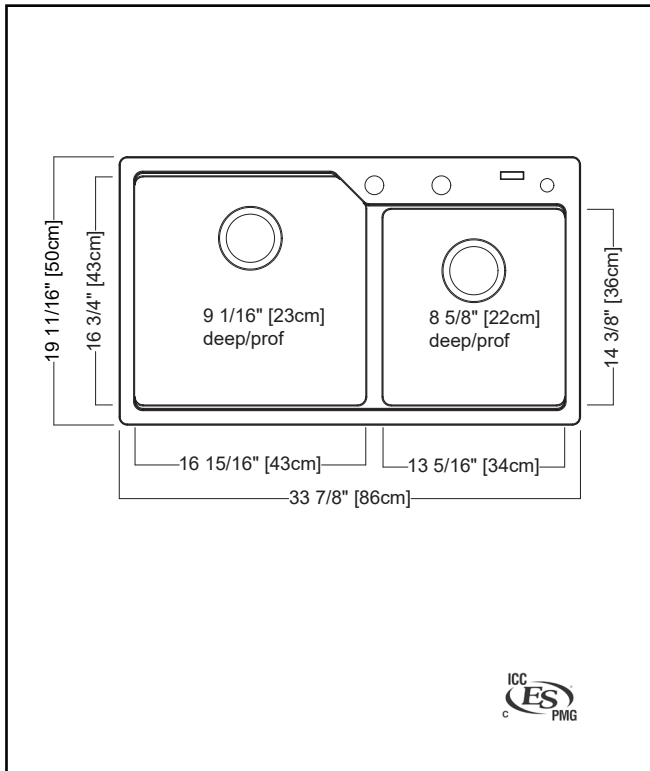

TECHNICAL FEATURES

OVERALL SINK SIZE (OD)	19 11/16" FB x 33 7/8" LR
LARGE BOWL SIZE (ID)	16 3/4" FB x 16 15/16" LR x 9 1/16" DP
SMALL BOWL SIZE (ID)	14 3/8" FB x 13 5/16" LR x 8 5/8" DP
MINIMUM CABINET SIZE	36"
CORNER RADIUS	15 mm
DRAIN HOLE LOCATION	Rear
INSTALLATION TYPE	Topmount/Drop In
SOUND DAMPENING	Natural Sound Absorbing Material
WEIGHT	50.0 lbs
WARRANTY	Limited Lifetime
COUNTRY OF ORIGIN	Slovakia