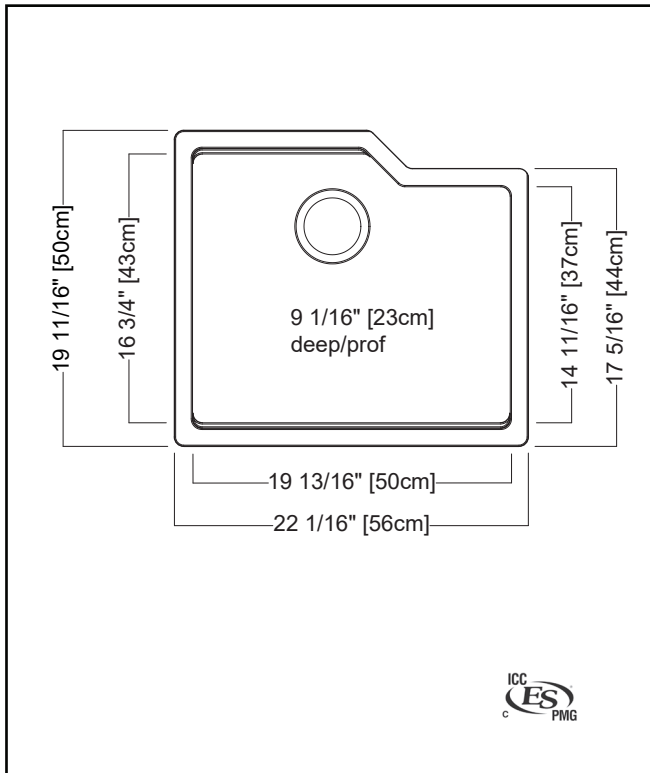

TECHNICAL FEATURES

OVERALL SINK SIZE (OD)	19 11/16" FB x 22 1/16" LR
BOWL SIZE (ID)	16 3/4" FB x 19 13/16" LR x 9 1/16" DP
MINIMUM CABINET SIZE	24"
CORNER RADIUS	15 mm
DRAIN HOLE LOCATION	Rear
INSTALLATION TYPE	Undermount
SOUND DAMPENING	Natural Sound Absorbing
WEIGHT	25.0 lbs
WARRANTY	Limited Lifetime
COUNTRY OF ORIGIN	Slovakia