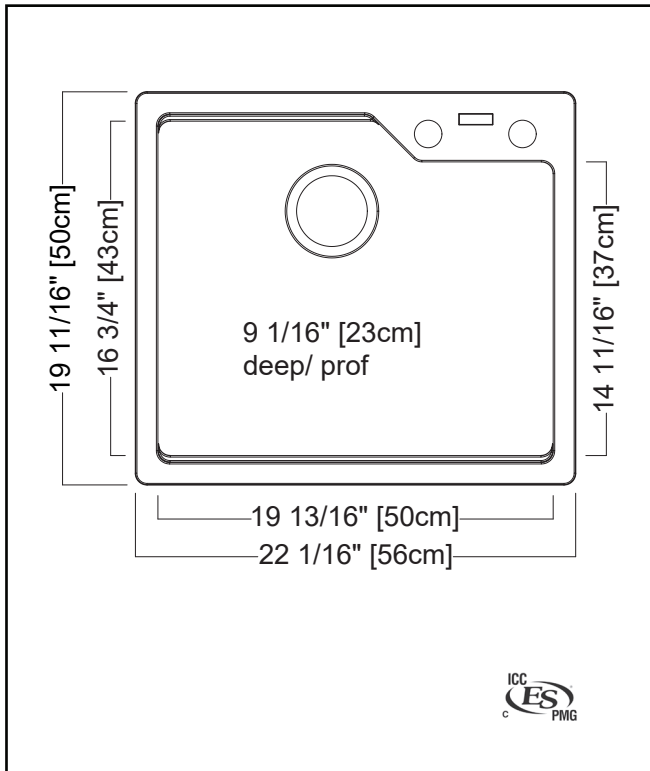

TECHNICAL FEATURES

OVERALL SINK SIZE (OD)	19 11/16" FB x 22 1/16" LR
BOWL SIZE (ID)	16 3/4" FB x 19 13/16" LR x 9 1/16" DP
MINIMUM CABINET SIZE	24"
CORNER RADIUS	15 mm
DRAIN HOLE LOCATION	Rear
INSTALLATION TYPE	Topmount/Drop In
SOUND DAMPENING	Natural Sound Absorbing Material
WEIGHT	27.0 lbs
WARRANTY	Limited Lifetime
COUNTRY OF ORIGIN	Slovakia