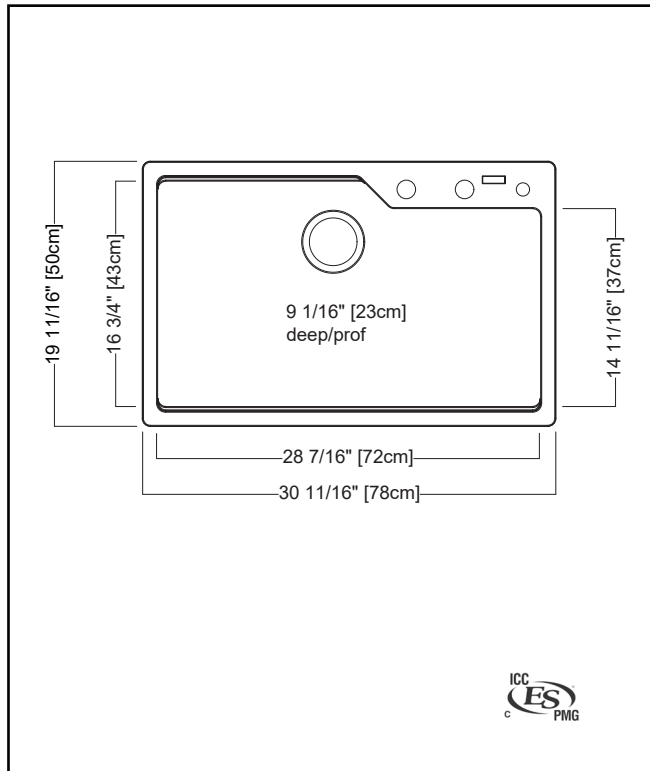

### TECHNICAL FEATURES

OVERALL SINK SIZE (OD)	19 11/16" FB x 31 11/16" LR
BOWL SIZE (ID)	16 3/4" FB x 28 7/16" LR x 9 1/16" DP
MINIMUM CABINET SIZE	33"
CORNER RADIUS	15 mm
DRAIN HOLE LOCATION	Rear
INSTALLATION TYPE	Topmount/Drop In
SOUND DAMPENING	Natural Sound Absorbing Material
WEIGHT	36.5 lbs
WARRANTY	Limited Lifetime
COUNTRY OF ORIGIN	Slovakia