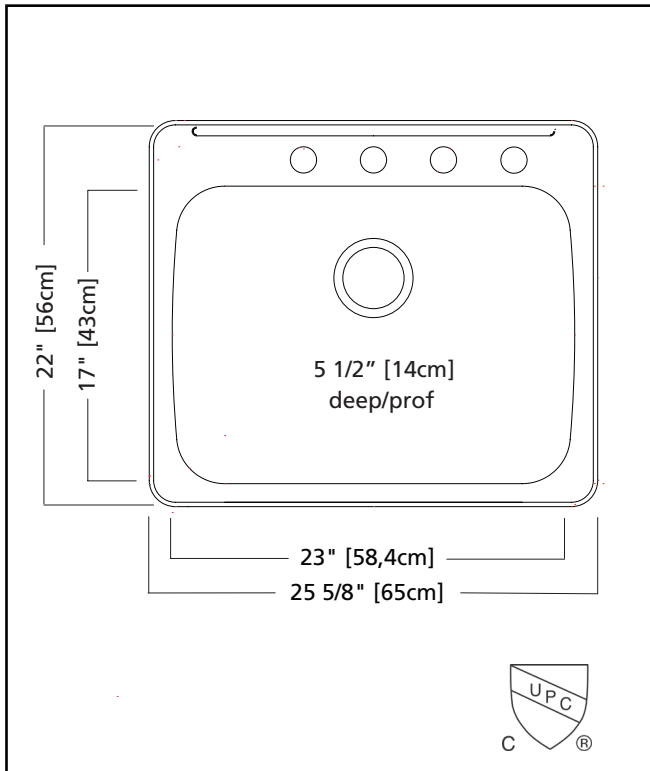

KINDRED

REGINOX ADA SINK

SINGLE BOWL 18 GAUGE TOPMOUNT/DROP IN

MODEL: RSLA2522-55-4 (4 FAUCET HOLES)

MODEL: RSLA2522-55-3 (3 FAUCET HOLES)

MODEL: RSLA2522-55-1 (1 FAUCET HOLE)

- ✓ EZ Torque hassle-free installation system that simplifies the installation process...just drop and drill
- ✓ 18 gauge high quality stainless steel with exceptional resistance to staining and corrosion
- ✓ Sound dampening system that reduces excess noise from running water and disposal vibration
- ✓ Resilient finish offers lasting durability

TECHNICAL FEATURES

OVERALL SINK SIZE (OD)	22" FB x 25 5/8" LR
BOWL SIZE (ID)	17"FB x 23" LR x 5 1/2" DP
MINIMUM CABINET SIZE	27"
MATERIAL	18 Gauge
BOWL CORNER RADIUS	70 mm
STAINLESS STEEL FINISH	Satin Finish
DRAIN HOLE LOCATION	Rear
INSTALLATION TYPE	Topmount/Drop In
SOUND COATING	Sound Pads
WEIGHT	16.0 lbs
WARRANTY	Limited Lifetime
COUNTRY OF ORIGIN	Canada