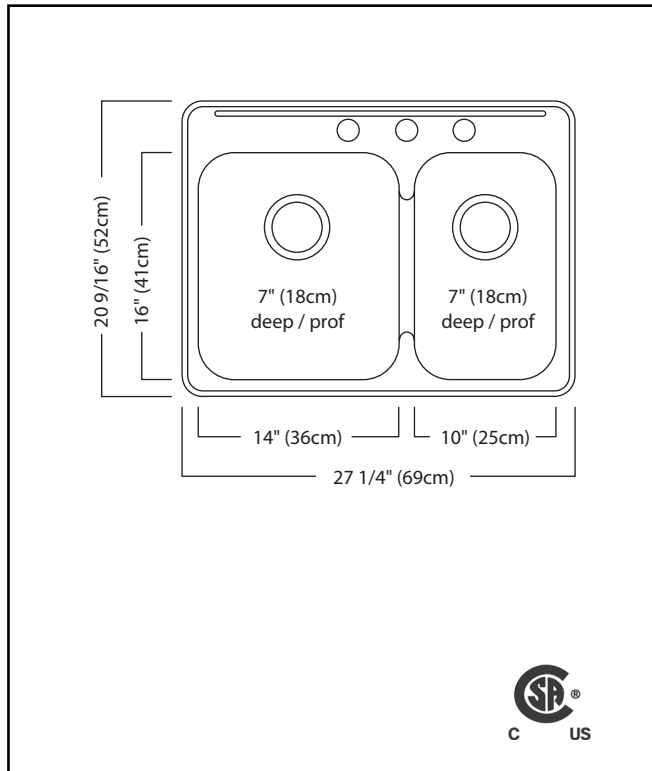

KINDRED

REGINOX

DOUBLE BOWL 20 GAUGE TOPMOUNT/DROP IN

MODEL: RCL2027R-3 (3 FAUCET HOLES)

MODEL: RCL2027R-1 (1 FAUCET HOLE)

- ✓ EZ Torque hassle-free installation system that simplifies the installation process...just drop and drill
- ✓ Sound dampening system that reduces excess noise from running water and disposal vibration
- ✓ Gently sloping corners make cleaning a breeze
- ✓ Resilient finish offers lasting durability

TECHNICAL FEATURES

OVERALL SINK SIZE (OD)	20 9/16" FB x 27 1/4" LR
LARGE BOWL SIZE (ID)	16" FB x 14" LR x 7" DP
SMALL BOWL SIZE (ID)	16" FB x 10" LR x 7" DP
MINIMUM CABINET SIZE	30"
MATERIAL	20 Gauge
BOWL CORNER RADIUS	70 mm
STAINLESS STEEL FINISH	Linear Finish Bowl with Mirror Finished Rim
DRAIN HOLE LOCATION	Rear
INSTALLATION TYPE	Topmount/Drop In
SOUND COATING	Sound pads
WEIGHT	13.9lbs
WARRANTY	Limited Lifetime
COUNTRY OF ORIGIN	Canada