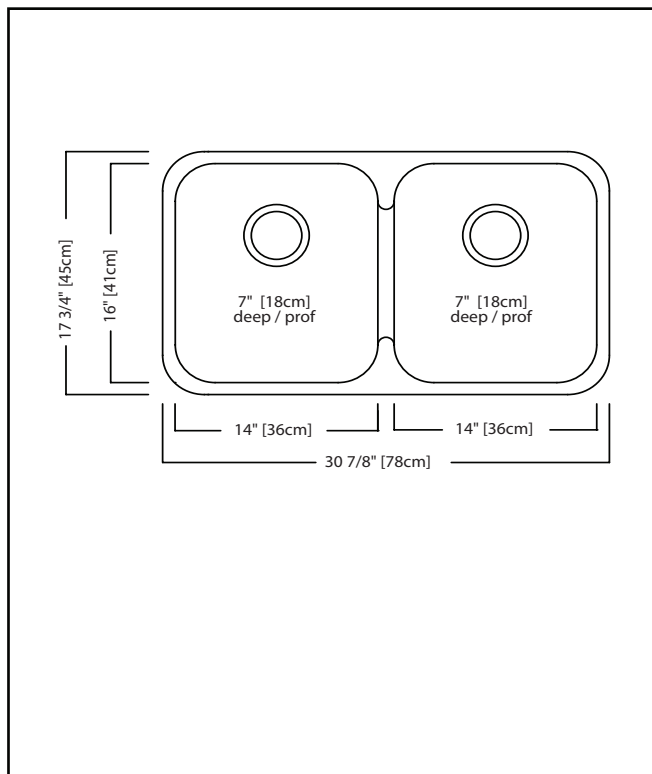

KINDRED

REGINOX

DOUBLE BOWL 20 GAUGE UNDERMOUNT

MODEL: RDU1831-7

- ✓ Seamless profile brings sleek style to any kitchen
- ✓ Sound dampening system that reduces excess noise from running water and disposal vibration
- ✓ Gently sloping corners make cleaning a breeze
- ✓ Resilient finish offers lasting durability

TECHNICAL FEATURES

OVERALL SINK SIZE (OD)	17 3/4" FB x 30 7/8" LR
BOWL SIZE (ID)	16" FB x 14" LR x 7" DP
MINIMUM CABINET SIZE	33"
MATERIAL	20 Gauge
CORNER RADIUS	70 mm
STAINLESS STEEL FINISH	Linear Finish Bowl with Silk Finished Rim
DRAIN HOLE LOCATION	Rear
INSTALLATION TYPE	Undermount
SOUND COATING	Sound Pads
WEIGHT	12.0lbs
WARRANTY	Limited Lifetime
COUNTRY OF ORIGIN	Canada