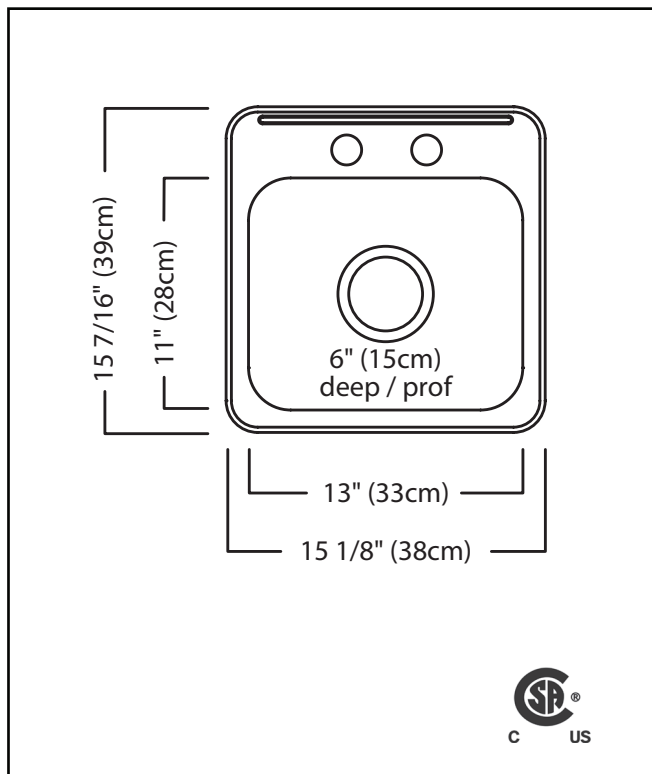

### SINGLE BOWL 20 GAUGE TOPMOUNT/DROP IN

MODEL: RSL1515-2 (2 FAUCET HOLES)

MODEL: RSL1515-1 (1 FAUCET HOLE)

- ✓ EZ Torque hassle-free installation system that simplifies the installation process...just drop and drill
- ✓ Sound dampening system that reduces excess noise from running water and disposal vibration
- ✓ Gently sloping corners make cleaning a breeze
- ✓ Resilient finish offers lasting durability

## TECHNICAL FEATURES

OVERALL SINK SIZE (OD)	15 7/16" FB x 15 1/8" LR
BOWL SIZE (ID)	11" FB x 13" LR x 6" DP
MINIMUM CABINET SIZE	18"
MATERIAL	20 Gauge
CORNER RADIUS	50 mm
STAINLESS STEEL FINISH	Linear Finish Bowl with Mirror Finished Rim
DRAIN HOLE LOCATION	Center
INSTALLATION TYPE	Topmount/Drop In
SOUND COATING	Sound pads
WEIGHT	7.0lbs
WARRANTY	Limited Lifetime
COUNTRY OF ORIGIN	Canada