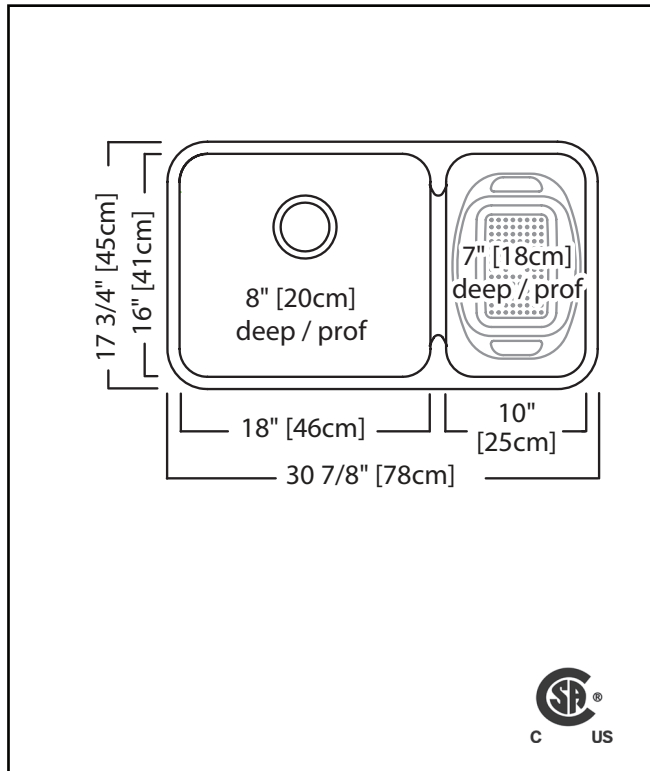

KINDRED

STEEL QUEEN

DOUBLE BOWL 20 GAUGE UNDERMOUNT

MODEL: QCUA1831R-8

MODEL: QCUA1831L-8

- ✓ Resilient finish offers lasting durability
- ✓ Rear off-set drain maximizes the usable bottom surface of the bowl while also creating extra cabinet space beneath the sink
- ✓ Sound dampening system that reduces excess noise from running water and disposal vibration
- ✓ Undermount installation creates a seamless profile to bring sleek style to any kitchen

Steel Queen
Undermount

TECHNICAL FEATURES

OVERALL SINK SIZE (OD)	17 3/4" FB x 30 7/8" LR
LARGE BOWL SIZE (ID)	16" FB x 18" LR x 8" DP
SMALL BOWL SIZE (ID)	16" FB x 10" LR x 7" DP
MINIMUM CABINET SIZE	33"
MATERIAL	20 Gauge
CORNER RADIUS	50 mm
STAINLESS STEEL FINISH	Satin Finish Bowls with Silk Finished Rim
DRAIN HOLE LOCATION	Rear
INSTALLATION TYPE	Undermount
SOUND COATING	Undercoating
WEIGHT	16.0 lbs
WARRANTY	Limited Lifetime
COUNTRY OF ORIGIN	Canada