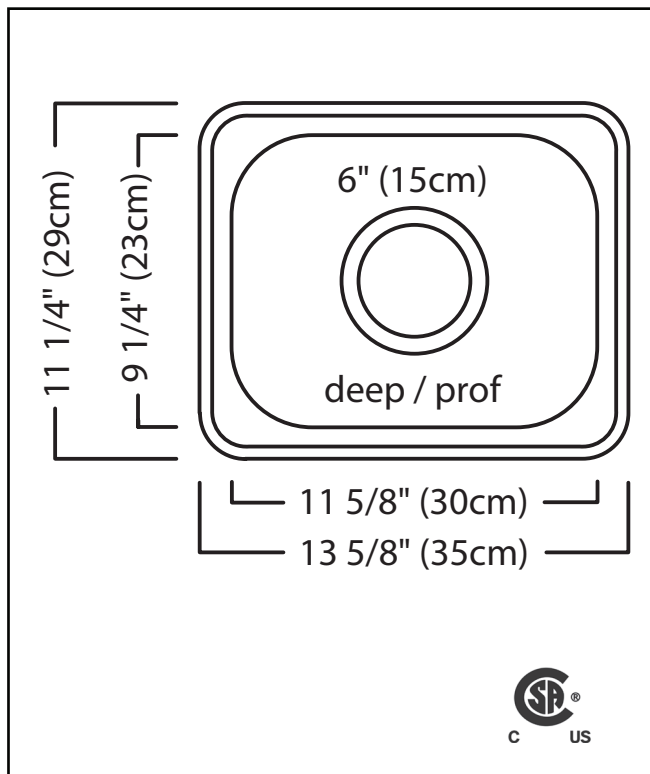

KINDRED

STEEL QUEEN

SINGLE BOWL 20 GAUGE TOPMOUNT/DROP IN

MODEL: QS1113-6

- ✓ EZ Torque hassle-free installation system that simplifies the installation process...just drop and drill
- ✓ Sound dampening system that reduces excess noise from running water and disposal vibration
- ✓ Resilient finish offers lasting durability
- ✓ Worry free 20 gauge steel from the industry leader in stainless

TECHNICAL FEATURES

OVERALL SINK SIZE (OD)	11 1/4" FB x 13 5/8" LR
BOWL SIZE (ID)	9 1/4" FB x 11 5/8" LR x 6" DP
MINIMUM CABINET SIZE	18"
MATERIAL	20 Gauge
BOWL CORNER RADIUS	50 mm
STAINLESS STEEL FINISH	Satin Finished Bowl with Mirror Finished Rim
DRAIN HOLE LOCATION	Center
INSTALLATION TYPE	Topmount/Drop In
SOUND COATING	Undercoating
WEIGHT	5.0lbs
WARRANTY	Limited Lifetime
COUNTRY OF ORIGIN	Canada