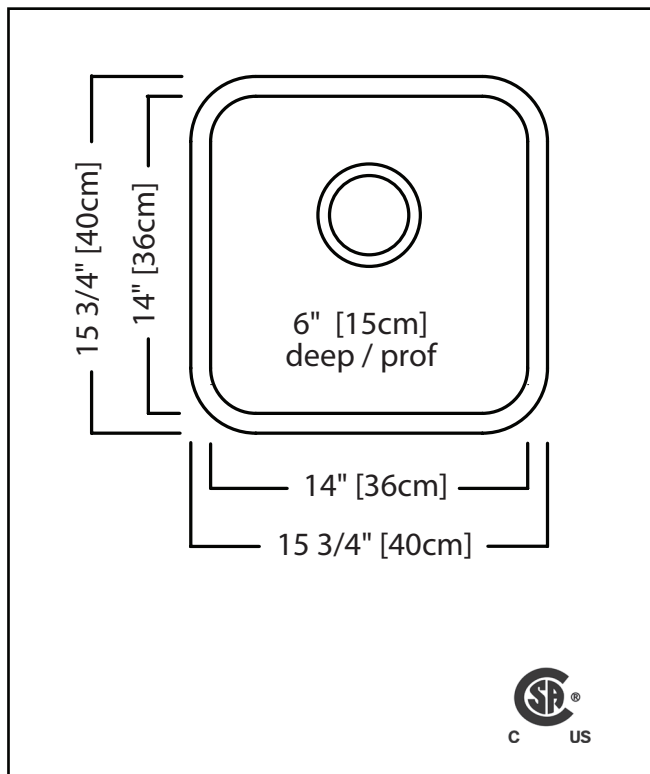

KINDRED

STEEL QUEEN

SINGLE BOWL 20 GAUGE TOPMOUNT/DROP IN

MODEL: QSA1616-6

- ✓ EZ Torque hassle-free installation system that simplifies the installation process...just drop and drill
- ✓ Sound dampening system that reduces excess noise from running water and disposal vibration
- ✓ Rear off-set drain maximizes the usable bottom surface of the bowl
- ✓ Resilient finish offers lasting durability

TECHNICAL FEATURES

OVERALL SINK SIZE (OD)	16 1/8" FB x 16 1/8" LR
BOWL SIZE (ID)	14" FB x 14" LR x 6" DP
MINIMUM CABINET SIZE	18"
MATERIAL	20 Gauge
BOWL CORNER RADIUS	50 mm
STAINLESS STEEL FINISH	Satin Finished Bowl with Mirror Finished Rim
DRAIN HOLE LOCATION	Rear
INSTALLATION TYPE	Topmount/Drop In
SOUND COATING	Undercoating
WEIGHT	6.9lbs
WARRANTY	Limited Lifetime
COUNTRY OF ORIGIN	Canada