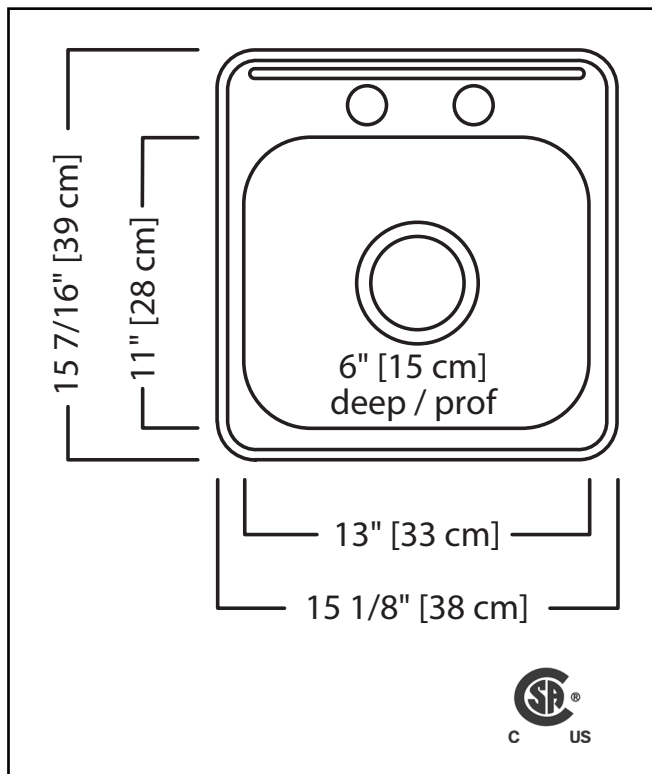

KINDRED

STEEL QUEEN

SINGLE BOWL 20 GAUGE TOPMOUNT/DROP IN

MODEL: QSL1515-6-2 (2 FAUCET HOLES)

MODEL: QSL1515-6-1 (1 FAUCET HOLE)

- ✓ EZ Torque hassle-free installation system that simplifies the installation process...just drop and drill
- ✓ Sound dampening system that reduces excess noise from running water and disposal vibration
- ✓ Resilient finish offers lasting durability
- ✓ Worry free 20 gauge steel from the industry leader in stainless

TECHNICAL FEATURES

OVERALL SINK SIZE (OD)	15 7/16" FB x 15 1/8" LR
BOWL SIZE (ID)	11" FB x 13" LR x 6" DP
MINIMUM CABINET SIZE	18"
MATERIAL	20 Gauge
BOWL CORNER RADIUS	50 mm
STAINLESS STEEL FINISH	Satin Finished Bowl with Mirror Finished Rim
DRAIN HOLE LOCATION	Center
INSTALLATION TYPE	Topmount/Drop In
SOUND COATING	Undercoating
WEIGHT	5.5lbs
WARRANTY	Limited Lifetime
COUNTRY OF ORIGIN	Canada