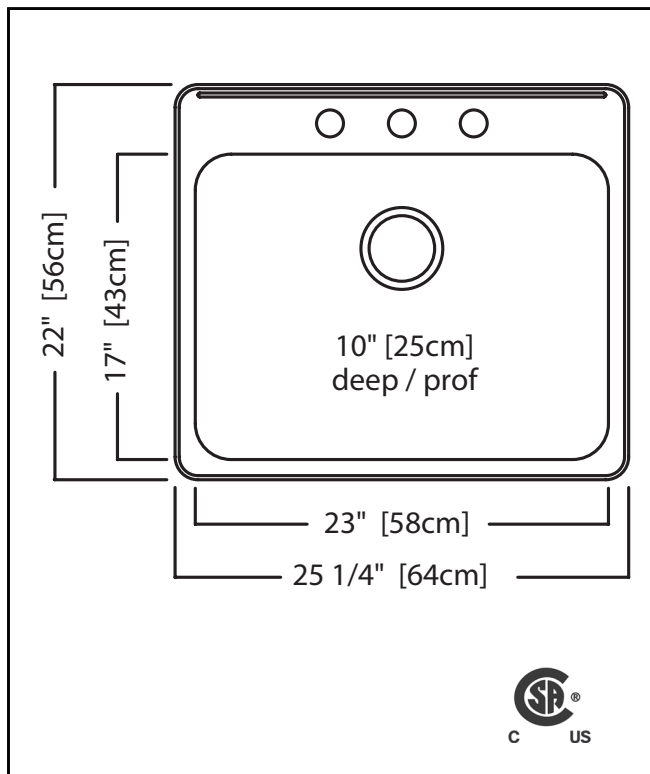

KINDRED

STEEL QUEEN

SINGLE BOWL 20 GAUGE TOPMOUNT/DROP IN

MODEL: QSLA2225-10-4 (4 FAUCET HOLES)

MODEL: QSLA2225-10-3 (3 FAUCET HOLES)

MODEL: QSLA2225-10-1 (1 FAUCET HOLE)

- ✓ EZ-Torque hassle-free installation system that simplifies the installation process...just drop and drill
- ✓ Sound dampening system that reduces excess noise from running water and disposal vibration
- ✓ Rear off-set drain maximizes the usable bottom surface of the bowl
- ✓ Resilient finish offers lasting durability

TECHNICAL FEATURES

OVERALL SINK SIZE (OD)	22" FB x 25 1/4" LR
BOWL SIZE (ID)	17" FB x 23" LR x 10" DP
MINIMUM CABINET SIZE	27"
MATERIAL	20 Gauge
BOWL CORNER RADIUS	50 mm
STAINLESS STEEL FINISH	Satin Finished Bowl with Mirror Finished Rim
DRAIN HOLE LOCATION	Rear
INSTALLATION TYPE	Topmount/Drop In
SOUND COATING	Undercoating
WEIGHT	17.5lbs
WARRANTY	Limited Lifetime
COUNTRY OF ORIGIN	Canada