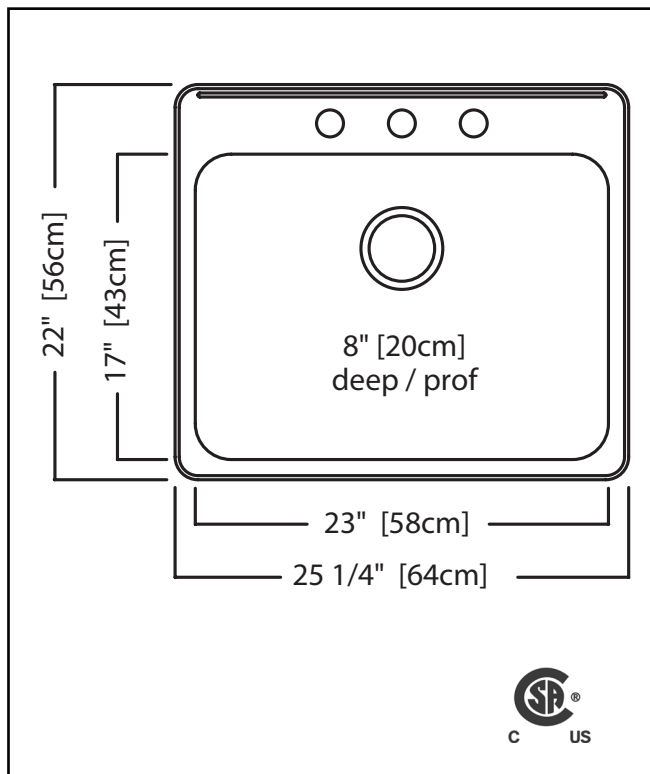

### SINGLE BOWL 20 GAUGE TOPMOUNT/DROP IN

MODEL: QSLA2225-8-4 (4 FAUCET HOLES)

MODEL: QSLA2225-8-3 (3 FAUCET HOLES)

MODEL: QSLA2225-8-1 (1 FAUCET HOLE)

- ✓ EZ Torque hassle-free installation system that simplifies the installation process...just drop and drill
- ✓ Sound dampening system that reduces excess noise from running water and disposal vibration
- ✓ Rear off-set drain maximizes the usable bottom surface of the bowl while also creating extra cabinet space beneath the sink
- ✓ Resilient finish offers lasting durability

### TECHNICAL FEATURES

OVERALL SINK SIZE (OD)	22" FB x 25 1/4" LR
BOWL SIZE (ID)	17" FB x 23" LR x 8" DP
MINIMUM CABINET SIZE	27"
MATERIAL	20 Gauge
CORNER RADIUS	50 mm
STAINLESS STEEL FINISH	Satin Finish with Mirror Finished Rim
DRAIN HOLE LOCATION	Rear
INSTALLATION TYPE	Topmount/Drop In
SOUND COATING	Undercoating
WEIGHT	15.0 lbs
WARRANTY	Limited Lifetime
COUNTRY OF ORIGIN	Canada