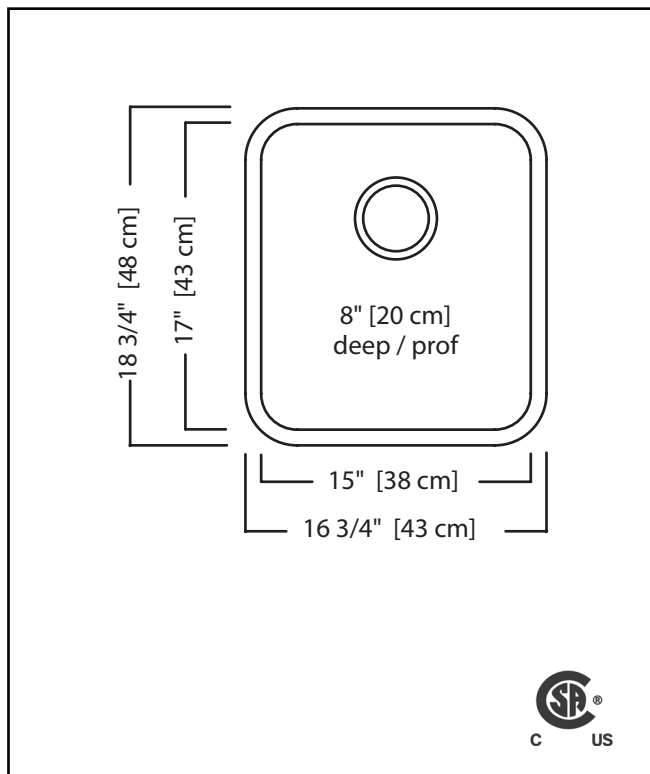

### SINGLE BOWL 20 GAUGE UNDERMOUNT

MODEL: QSUA1917-8

- ✓ Resilient finish offers lasting durability
- ✓ Rear off-set drain maximizes the usable bottom surface of the bowl while also creating extra cabinet space beneath the sink
- ✓ Sound dampening system that reduces excess noise from running water and disposal vibration
- ✓ Undermount installation creates a seamless profile to bring sleek style to any kitchen

### TECHNICAL FEATURES

OVERALL SINK SIZE (OD)	18 3/4" FB x 16 3/4" LR
BOWL SIZE (ID)	17" FB x 15" LR x 8" DP
MINIMUM CABINET SIZE	18"
MATERIAL	20 Gauge
CORNER RADIUS	50 mm
STAINLESS STEEL FINISH	Satin Finish Bowl with Silk Finished Rim
DRAIN HOLE LOCATION	Rear
INSTALLATION TYPE	Undermount
SOUND COATING	Undercoating
WEIGHT	9.2 lbs
WARRANTY	Limited Lifetime
COUNTRY OF ORIGIN	Canada