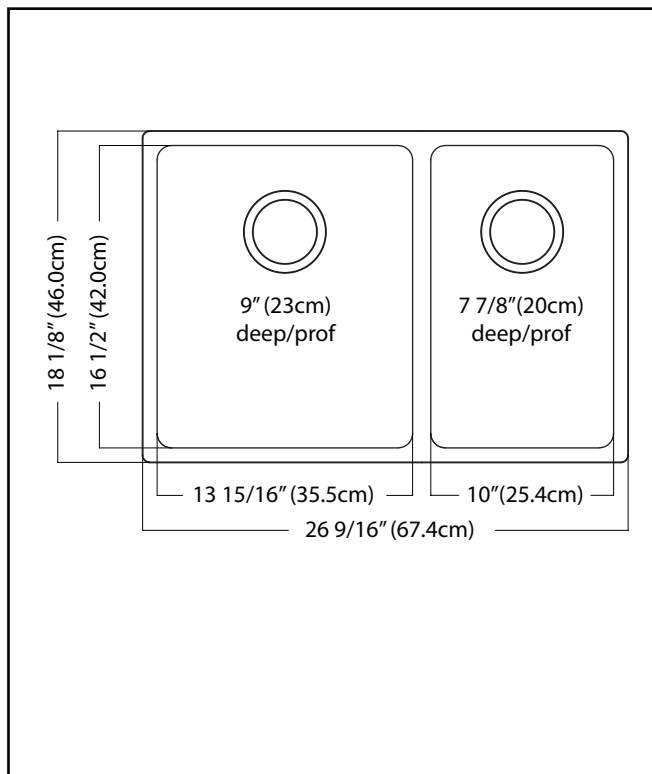

KINDRED

Brookmore
Undermount

BROOKMORE

DOUBLE BOWL 18 GAUGE UNDERMOUNT

MODEL: BCU1827R-9

- ✓ **Quality Beyond Material:** Designed with 18 gauge quality stainless steel with exceptional resistance to staining and corrosion.
- ✓ **Larger Bowl Capacity:** A generous capacity bowl that is made even more spacious, with the tighter radius corners, creating ample space for all your prepping and cleaning needs.
- ✓ **Rear Drain Placement:** The rear drain maximizes the usable bottom surface of the bowl while also creating extra cabinet space beneath the sink.
- ✓ **Remarkably Quiet:** Sound dampening system goes to work to reduce the noise caused by a garbage disposal or running water.

TECHNICAL FEATURES

OVERALL SINK SIZE (OD)	18 1/8" FB x 26 9/16" LR
LARGE BOWL SIZE (ID)	16 1/2" FB x 13 15/16" LR
SMALL BOWL SIZE (ID)	16 1/2" FB x 10" LR
BOWL DEPTH	9" LG / 7 7/8" SM
MINIMUM CABINET SIZE	27"
MATERIAL	18 Gauge
BOWL CORNER RADIUS	20 mm
STAINLESS STEEL FINISH	Satin
DRAIN HOLE LOCATION	Rear
INSTALLATION TYPE	Undermount
SOUND COATING	Sound pads
WARRANTY	Limited Lifetime
COUNTRY OF ORIGIN	China