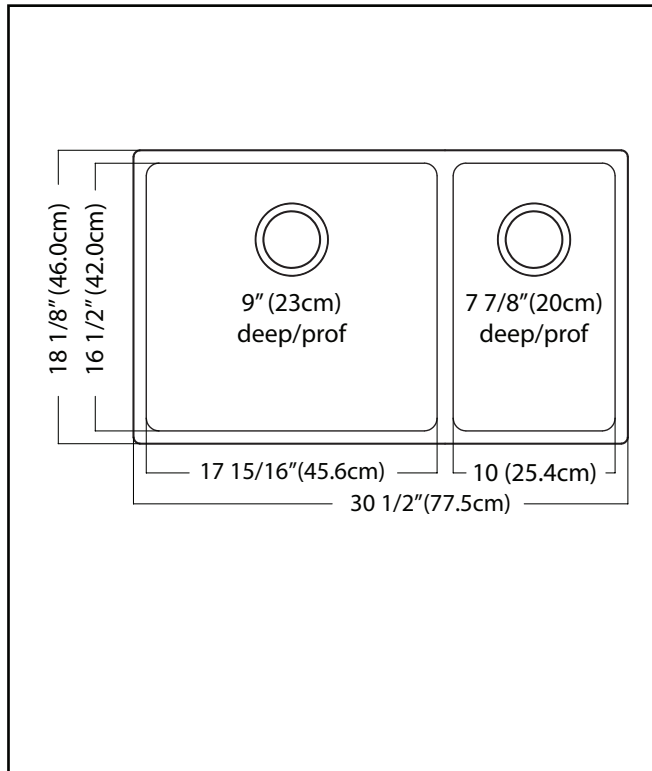

KINDRED

Brookmore Undermount

BROOKMORE

DOUBLE BOWL 18 GAUGE UNDERMOUNT

MODEL: BCU1831R-9

- ✓ **Quality Beyond Material:** Designed with 18 gauge quality stainless steel with exceptional resistance to staining and corrosion.
- ✓ **Larger Bowl Capacity:** A generous capacity bowl that is made even more spacious, with the tighter radius corners, creating ample space for all your prepping and cleaning needs.
- ✓ **Rear Drain Placement:** The rear drain maximizes the usable bottom surface of the bowl while also creating extra cabinet space beneath the sink.
- ✓ **Remarkably Quiet:** Sound dampening system goes to work to reduce the noise caused by a garbage disposal or running water.

TECHNICAL FEATURES

OVERALL SINK SIZE (OD)	18 1/8" FB x 30 1/2" LR
LARGE BOWL SIZE (ID)	16 1/2" FB x 17 15/16" LR
SMALL BOWL SIZE (ID)	16 1/2" FB x 10" LR
BOWL DEPTH	9" LG / 7 7/8" SM
MINIMUM CABINET SIZE	33"
MATERIAL	18 Gauge
BOWL CORNER RADIUS	20 mm
STAINLESS STEEL FINISH	Satin
DRAIN HOLE LOCATION	Rear
INSTALLATION TYPE	Undermount
SOUND COATING	Sound pads
WARRANTY	Limited Lifetime
COUNTRY OF ORIGIN	China