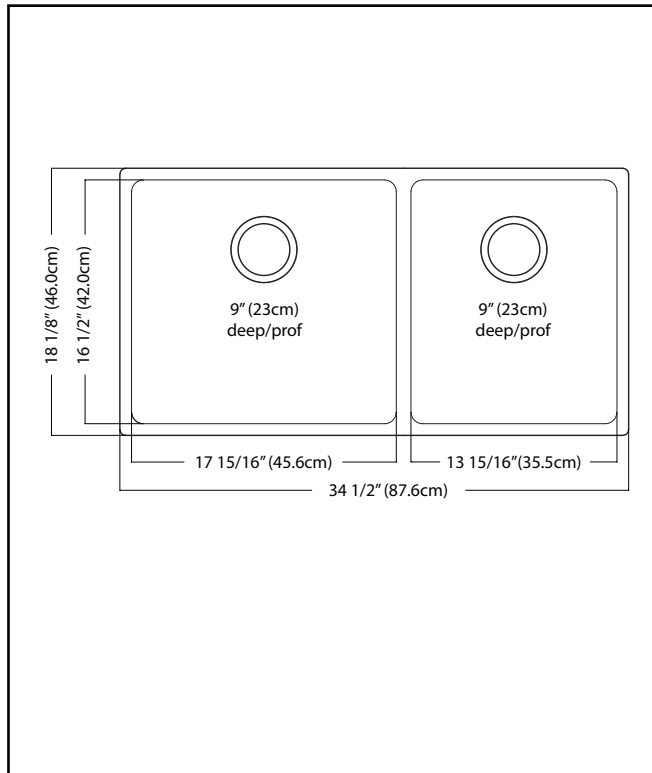

### DOUBLE BOWL 18 GAUGE UNDERMOUNT

MODEL: BCU1835R-9

- ✓ **Quality Beyond Material:** Designed with 18 gauge quality stainless steel with exceptional resistance to staining and corrosion.
- ✓ **Larger Bowl Capacity:** A generous capacity bowl that is made even more spacious, with the tighter radius corners, creating ample space for all your prepping and cleaning needs.
- ✓ **Rear Drain Placement:** The rear drain maximizes the usable bottom surface of the bowl while also creating extra cabinet space beneath the sink.
- ✓ **Remarkably Quiet:** Sound dampening system goes to work to reduce the noise caused by a garbage disposal or running water.

## TECHNICAL FEATURES

OVERALL SINK SIZE (OD)	18 1/8" FB x 34 1/2" LR
LARGE BOWL SIZE (ID)	16 1/2" FB x 17 15/16" LR
SMALL BOWL SIZE (ID)	16 1/2" FB x 13 15/16" LR
BOWL DEPTH	9"
MINIMUM CABINET SIZE	36"
MATERIAL	18 Gauge
BOWL CORNER RADIUS	20 mm
STAINLESS STEEL FINISH	Satin
DRAIN HOLE LOCATION	Rear
INSTALLATION TYPE	Undermount
SOUND COATING	Sound pads
WARRANTY	Limited Lifetime
COUNTRY OF ORIGIN	China