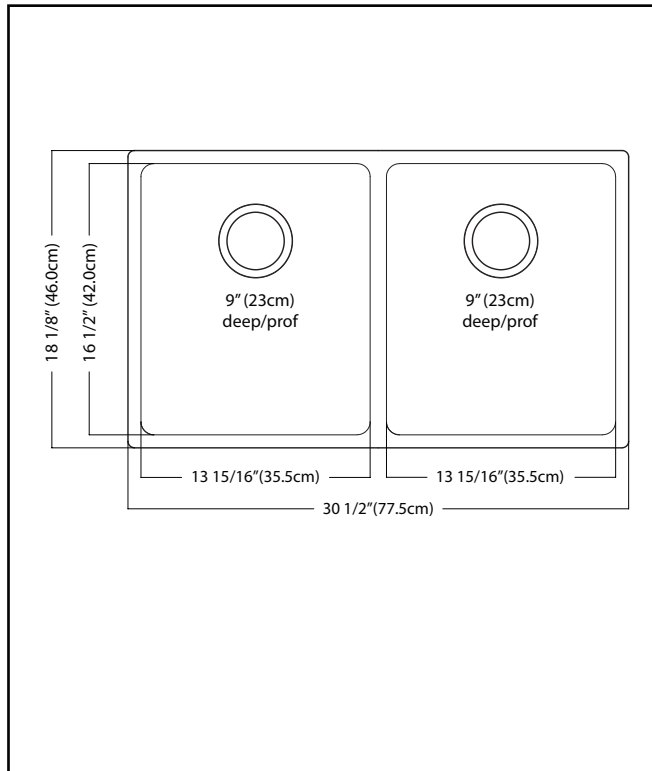

### DOUBLE BOWL 18 GAUGE UNDERMOUNT

MODEL: BDU1831-9

- ✓ **Quality Beyond Material:** Designed with 18 gauge quality stainless steel with exceptional resistance to staining and corrosion
- ✓ **Larger Bowl Capacity:** A generous capacity bowl that is made even more spacious, with the tighter radius corners, creating ample space for all your prepping and cleaning needs.
- ✓ **Rear Drain Placement:** The rear drain maximizes the usable bottom surface of the bowl while also creating extra cabinet space beneath the sink.
- ✓ **Remarkably Quiet:** Sound dampening system goes to work to reduce the noise caused by a garbage disposal or running water.

## TECHNICAL FEATURES

OVERALL SINK SIZE (OD)	18 1/8" FB x 30 1/2" LR
EQUAL BOWL SIZE (ID)	16 1/2" FB x 13 15/16" LR
BOWL DEPTH	9"
MINIMUM CABINET SIZE	33"
MATERIAL	18 Gauge
BOWL CORNER RADIUS	20 mm
STAINLESS STEEL FINISH	Satin
DRAIN HOLE LOCATION	Rear
INSTALLATION TYPE	Undermount
SOUND COATING	Sound pads
WARRANTY	Limited Lifetime
COUNTRY OF ORIGIN	China