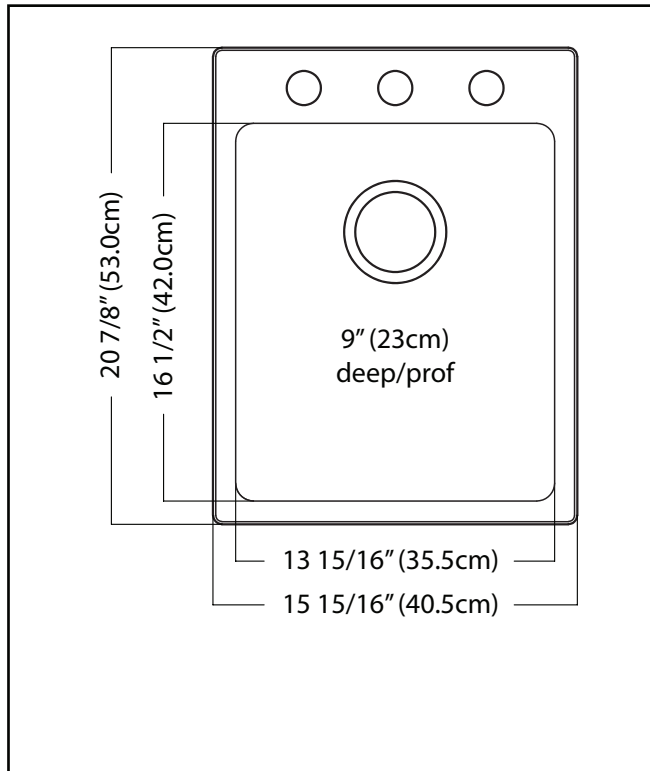

KINDRED

Brookmore
Topmount/Drop In

BROOKMORE

SINGLE BOWL 18 GAUGE TOPMOUNT/DROP IN

MODEL: BSL2116-9-3 (3 FAUCET HOLES)

MODEL: BSL2116-9-1 (1 FAUCET HOLE)

- ✓ **Revolutionary Installation:** EZ Torque™ simplified fastener system allows you to drop and drill your sink into place, securely locking the sink to the countertop.
- ✓ **Quality Beyond Material:** Designed with 18 gauge quality stainless steel with exceptional resistance to staining and corrosion.
- ✓ **SureDrain:** Precisely engineered pitched bottom aims water directly to the drain, preventing the water from pooling at the bottom of the bowl.
- ✓ **Remarkably Quiet:** Sound dampening system goes to work to reduce the noise caused by a garbage disposal or running water.

TECHNICAL FEATURES

OVERALL SINK SIZE (OD)	20 7/8" FB x 15 15/16" LR
BOWL SIZE (ID)	16 1/2" FB x 13 15/15" LR
BOWL DEPTH	9" DP
MINIMUM CABINET SIZE	18"
MATERIAL	18 Gauge
BOWL CORNER RADIUS	20 mm
STAINLESS STEEL FINISH	Satin
DRAIN HOLE LOCATION	Rear
INSTALLATION TYPE	Topmount/Drop In
SOUND COATING	Sound pads
WARRANTY	Limited Lifetime
COUNTRY OF ORIGIN	China