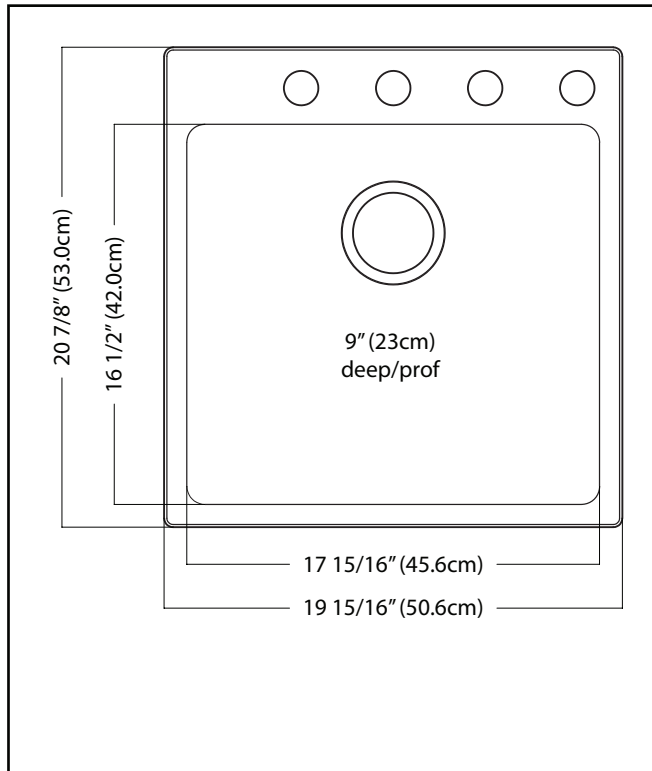

KINDRED

Brookmore
Topmount/Drop In

BROOKMORE

SINGLE BOWL 18 GAUGE TOPMOUNT/DROP IN

MODEL: BSL2120-9-4 (4 FAUCET HOLES)

MODEL: BSL2120-9-3 (3 FAUCET HOLES)

MODEL: BSL2120-9-1 (1 FAUCET HOLE)

- ✓ **Revolutionary Installation:** EZ Torque™ simplified fastener system allows you to drop and drill your sink into place, securely locking the sink to the countertop.
- ✓ **Quality Beyond Material:** Designed with 18 gauge quality stainless steel with exceptional resistance to staining and corrosion.
- ✓ **SureDrain:** Precisely engineered pitched bottom aims water directly to the drain, preventing the water from pooling at the bottom of the bowl.
- ✓ **Remarkably Quiet:** Sound dampening system goes to work to reduce the noise caused by a garbage disposal or running water.

TECHNICAL FEATURES

OVERALL SINK SIZE (OD)	20 7/8" FB x 19 15/16" LR
BOWL SIZE (ID)	16 1/2" FB x 17 15/16" LR
BOWL DEPTH	9"
MINIMUM CABINET SIZE	24"
MATERIAL	18 Gauge
BOWL CORNER RADIUS	20 mm
STAINLESS STEEL FINISH	Satin
DRAIN HOLE LOCATION	Rear
INSTALLATION TYPE	Topmount/Drop In
SOUND COATING	Sound pads
WARRANTY	Limited Lifetime
COUNTRY OF ORIGIN	China