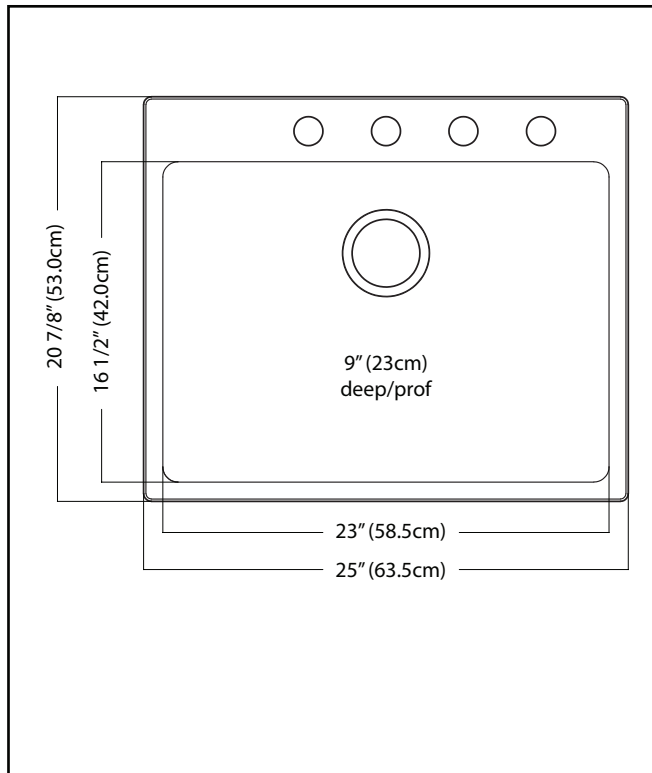

KINDRED

BROOKMORE

SINGLE BOWL 18 GAUGE TOPMOUNT/DROP IN

MODEL: BSL2125-9-4 (4 FAUCET HOLES)

MODEL: BSL2125-9-3 (3 FAUCET HOLES)

MODEL: BSL2125-9-1 (1 FAUCET HOLE)

- ✓ **Revolutionary Installation:** EZ Torque™ simplified fastener system allows you to drop and drill your sink into place, securely locking the sink to the countertop.
- ✓ **Quality Beyond Material:** Designed with 18 gauge quality stainless steel with exceptional resistance to staining and corrosion.
- ✓ **Larger Bowl Capacity:** A generous capacity bowl that is made even more spacious with the tighter radius corners, creating ample space for all your prepping and cleaning needs.
- ✓ **Rear Drain Placement:** The rear drain maximizes the usable bottom surface of the bowl while also creating extra cabinet space beneath the sink.

TECHNICAL FEATURES

OVERALL SINK SIZE (OD)	20 7/8" FB x 25" LR
BOWL SIZE (ID)	16 1/2" FB x 23" LR
BOWL DEPTH	9"
MINIMUM CABINET SIZE	27"
MATERIAL	18 Gauge
BOWL CORNER RADIUS	20 mm
STAINLESS STEEL FINISH	Satin
DRAIN HOLE LOCATION	Rear
INSTALLATION TYPE	Topmount/Drop In
SOUND COATING	Sound pads
WARRANTY	Limited Lifetime
COUNTRY OF ORIGIN	China