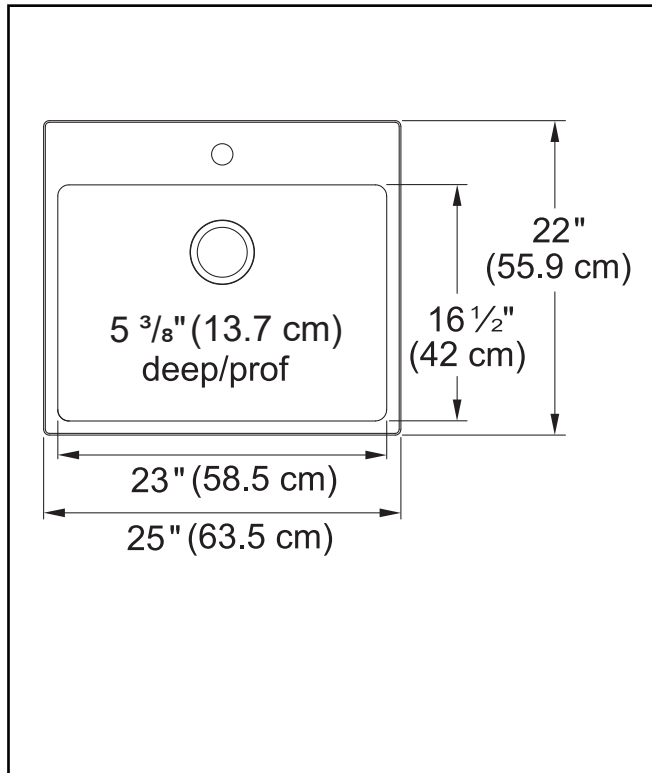

KINDRED

BROOKMORE ADA

SINGLE BOWL 18 GAUGE DUAL MOUNT

MODEL: BSL2225-ADA-1 / 101.0689.852 (1 FAUCET HOLE)

- ✓ **Accessible Design:** 5 3/8" bowl depth and rear drain placement create an accessible work area for individuals with limited mobility.
- ✓ **Revolutionary Installation:** EZ Torque™ simplified fastener system allows you to drop and drill your sink into place, securely locking the sink to the countertop.
- ✓ **Quality Beyond Material:** Designed with 18 gauge quality stainless steel with exceptional resistance to staining and corrosion.
- ✓ **Remarkably Quiet:** Sound dampening system goes to work to reduce the noise caused by a garbage disposal or running water.

TECHNICAL FEATURES

OVERALL SINK SIZE (OD)	22" FB x 25" LR
BOWL SIZE (ID)	16 1/2" FB x 23" LR
BOWL DEPTH	5 3/8"
MINIMUM CABINET SIZE	27" Topmount 30" Undermount
MATERIAL	18 Gauge
BOWL CORNER RADIUS	20 mm
STAINLESS STEEL FINISH	Satin
DRAIN HOLE LOCATION	Rear
INSTALLATION TYPE	Dual Mount
SOUND COATING	Sound pads
WARRANTY	Limited Lifetime
COUNTRY OF ORIGIN	China