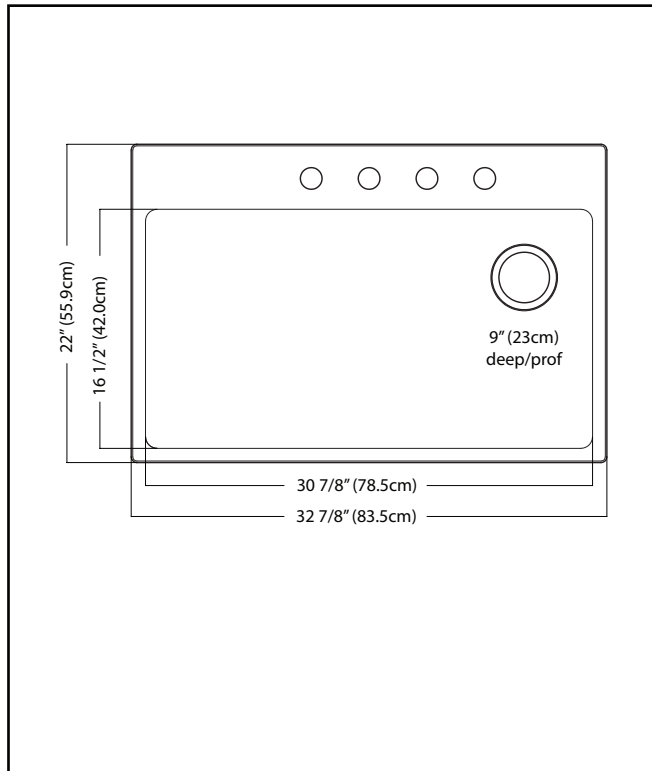

KINDRED

Brookmore
Topmount/Drop In

BROOKMORE

SINGLE BOWL 18 GAUGE TOPMOUNT/DROP IN

MODEL: BSL2233-9-4OW (4 FAUCET HOLES)

MODEL: BSL2233-9-3OW (3 FAUCET HOLES)

MODEL: BSL2233-9-1OW (1 FAUCET HOLE)

- ✓ **Revolutionary Installation:** EZ Torque™ simplified fastener system allows you to drop and drill your sink into place, securely locking the sink to the countertop.
- ✓ **Quality Beyond Material:** Designed with 18 gauge quality stainless steel with exceptional resistance to staining and corrosion.
- ✓ **Larger Bowl Capacity:** A generous capacity bowl that is made even more spacious with the tighter radius corners, creating ample space for all your prepping and cleaning needs.
- ✓ **Offset Drain:** With an offset drain and deep basin, this bowl easily accommodates an uninterrupted workspace for prepping and cleaning, while allowing use of the garbage disposal at the same time.

TECHNICAL FEATURES

| | |
|------------------------|-------------------------|
| OVERALL SINK SIZE (OD) | 22" FB x 32 7/8" LR |
| BOWL SIZE (ID) | 16 1/2" FB x 30 7/8" LR |
| BOWL DEPTH | 9" |
| MINIMUM CABINET SIZE | 36" |
| MATERIAL | 18 Gauge |
| BOWL CORNER RADIUS | 20 mm |
| STAINLESS STEEL FINISH | Satin |
| DRAIN HOLE LOCATION | Rear offset |
| INSTALLATION TYPE | Topmount/Drop In |
| SOUND COATING | Sound pads |
| WARRANTY | Limited Lifetime |
| COUNTRY OF ORIGIN | China |