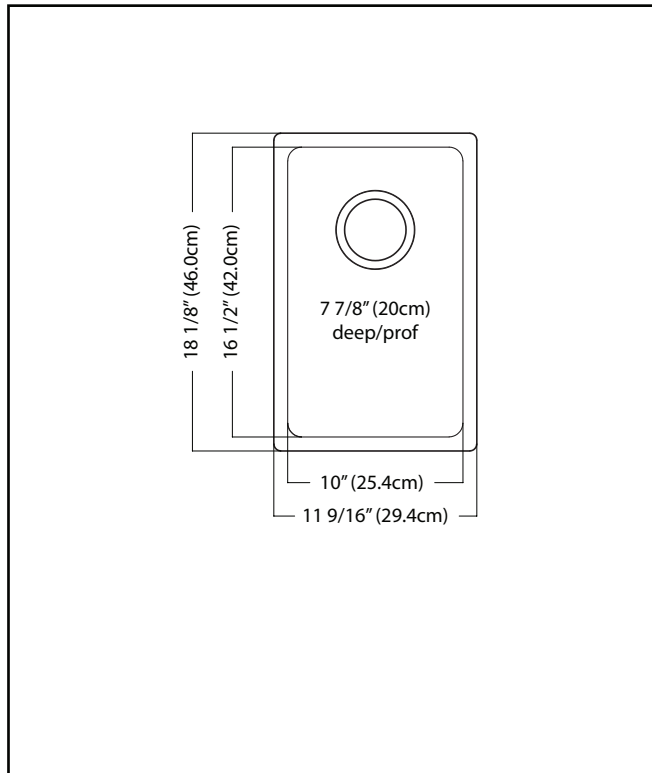

KINDRED

Brookmore Undermount

BROOKMORE

SINGLE BOWL 18 GAUGE UNDERMOUNT

MODEL: BSU1812-8

- ✓ **Quality Beyond Material:** Designed with 18 gauge quality stainless steel with exceptional resistance to staining and corrosion.
- ✓ **Beautiful Finish:** We didn't sacrifice aesthetics for durability. Our satin finish takes minimal care to maintain, making life easier.
- ✓ **Rear Drain Placement:** The rear drain maximizes the usable bottom surface of the bowl while also creating extra cabinet space beneath the sink.
- ✓ **Remarkably Quiet:** Sound dampening system goes to work to reduce the noise caused by a garbage disposal or running water.

TECHNICAL FEATURES

OVERALL SINK SIZE (OD)	18 1/8" FB x 11 9/16" LR
BOWL SIZE (ID)	16 1/2" FB x 10" LR
BOWL DEPTH	7 7/8" DP
MINIMUM CABINET SIZE	15"
MATERIAL	18 Gauge
BOWL CORNER RADIUS	20 mm
STAINLESS STEEL FINISH	Satin
DRAIN HOLE LOCATION	Rear
INSTALLATION TYPE	Undermount
SOUND COATING	Sound pads
WARRANTY	Limited Lifetime
COUNTRY OF ORIGIN	China