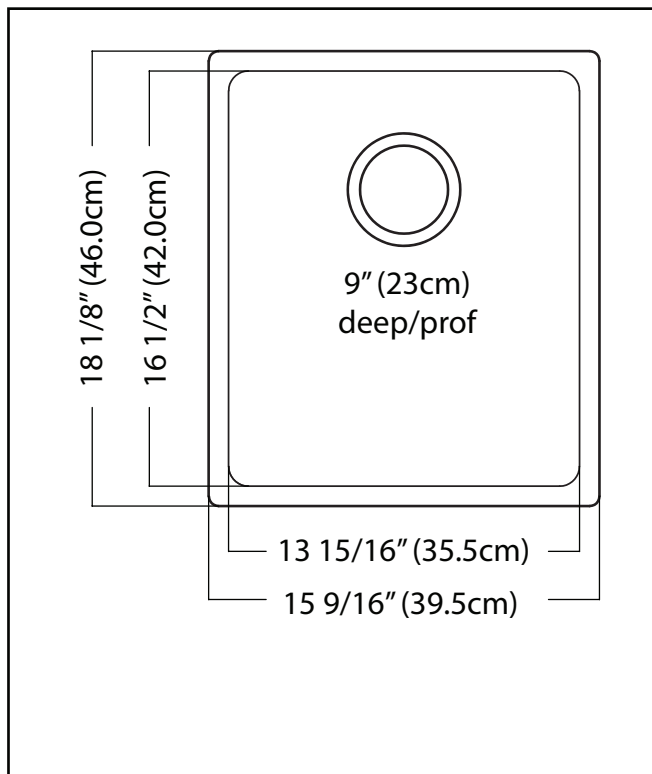

### SINGLE BOWL 18 GAUGE UNDERMOUNT

MODEL: BSU1816-9

- ✓ **Quality Beyond Material:** Designed with 18 gauge quality stainless steel with exceptional resistance to staining and corrosion
- ✓ **Beautiful Finish:** We didn't sacrifice aesthetics for durability. Our satin finish takes minimal care to maintain, making life easier.
- ✓ **Rear Drain Placement:** The rear drain maximizes the usable bottom surface of the bowl while also creating extra cabinet space beneath the sink.
- ✓ **Remarkably Quiet:** Sound dampening system goes to work to reduce the noise caused by a garbage disposal or running water.

## TECHNICAL FEATURES

OVERALL SINK SIZE (OD)	18 1/8" FB x 15 9/16" LR
BOWL SIZE (ID)	16 1/2" FB x 13 15/16" LR
BOWL DEPTH	9"
MINIMUM CABINET SIZE	18"
MATERIAL	18 Gauge
BOWL CORNER RADIUS	20 mm
STAINLESS STEEL FINISH	Satin
DRAIN HOLE LOCATION	Rear
INSTALLATION TYPE	Undermount
SOUND COATING	Sound pads
WARRANTY	Limited Lifetime
COUNTRY OF ORIGIN	China