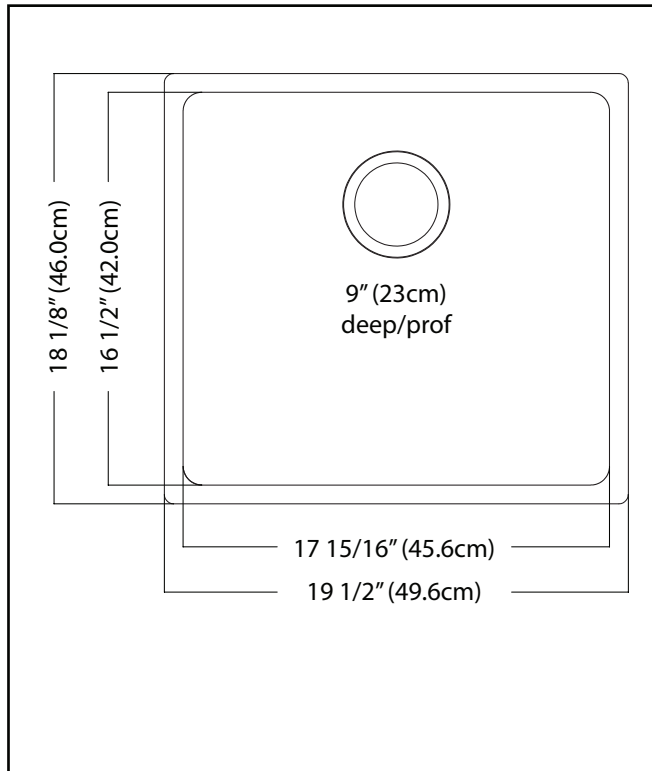

### SINGLE BOWL 18 GAUGE UNDERMOUNT

MODEL: BSU1820-9

- ✓ **Quality Beyond Material:** Designed with 18 gauge quality stainless steel with exceptional resistance to staining and corrosion.
- ✓ **Beautiful Finish:** We didn't sacrifice aesthetics for durability. Our satin finish takes minimal care to maintain, making life easier.
- ✓ **Rear Drain Placement:** The rear drain maximizes the usable bottom surface of the bowl while also creating extra cabinet space beneath the sink.
- ✓ **Remarkably Quiet:** Sound dampening system goes to work to reduce the noise caused by a garbage disposal or running water.

## TECHNICAL FEATURES

OVERALL SINK SIZE (OD)	18 1/8" FB x 19 1/2" LR
BOWL SIZE (ID)	16 1/2" FB x 17 15/16" LR
BOWL DEPTH	9"
MINIMUM CABINET SIZE	21"
MATERIAL	18 Gauge
BOWL CORNER RADIUS	20 mm
STAINLESS STEEL FINISH	Satin
DRAIN HOLE LOCATION	Rear
INSTALLATION TYPE	Undermount
SOUND COATING	Sound pads
WARRANTY	Limited Lifetime
COUNTRY OF ORIGIN	China