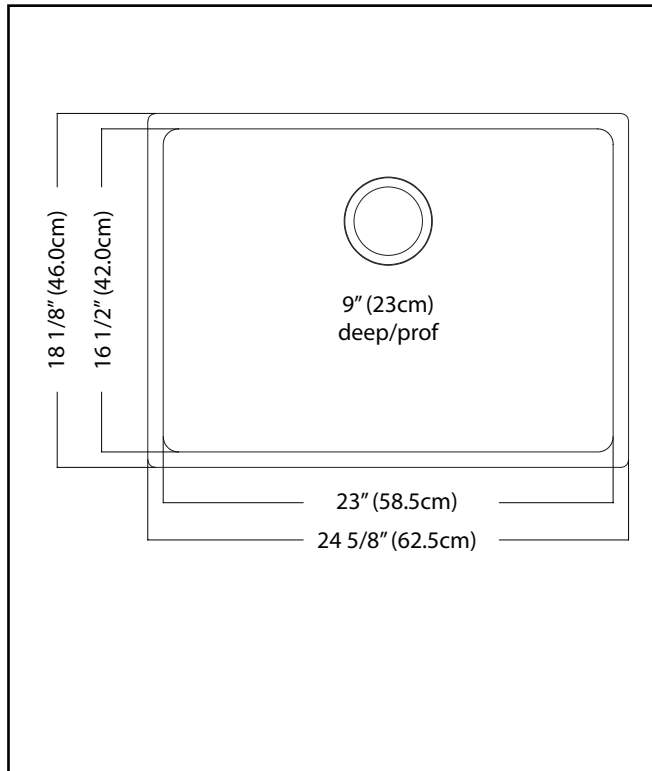

KINDRED

Brookmore
Undermount

BROOKMORE

SINGLE BOWL 18 GAUGE UNDERMOUNT

MODEL: BSU1825-9

- ✓ **Quality Beyond Material:** Designed with 18 gauge quality stainless steel with exceptional resistance to staining and corrosion.
- ✓ **Larger Bowl Capacity:** A generous capacity bowl that is made even more spacious, with the tighter radius corners, creating ample space for all your prepping and cleaning needs.
- ✓ **Rear Drain Placement:** The rear drain maximizes the usable bottom surface of the bowl while also creating extra cabinet space beneath the sink.
- ✓ **Remarkably Quiet:** Sound dampening system goes to work to reduce the noise caused by a garbage disposal or running water.

TECHNICAL FEATURES

OVERALL SINK SIZE (OD)	18 1/8" FB x 24 5/8" LR
BOWL SIZE (ID)	16 1/2" FB x 23" LR
BOWL DEPTH	9"
MINIMUM CABINET SIZE	27"
MATERIAL	18 Gauge
BOWL CORNER RADIUS	20 mm
STAINLESS STEEL FINISH	Satin
DRAIN HOLE LOCATION	Rear
INSTALLATION TYPE	Undermount
SOUND COATING	Sound pads
WARRANTY	Limited Lifetime
COUNTRY OF ORIGIN	China