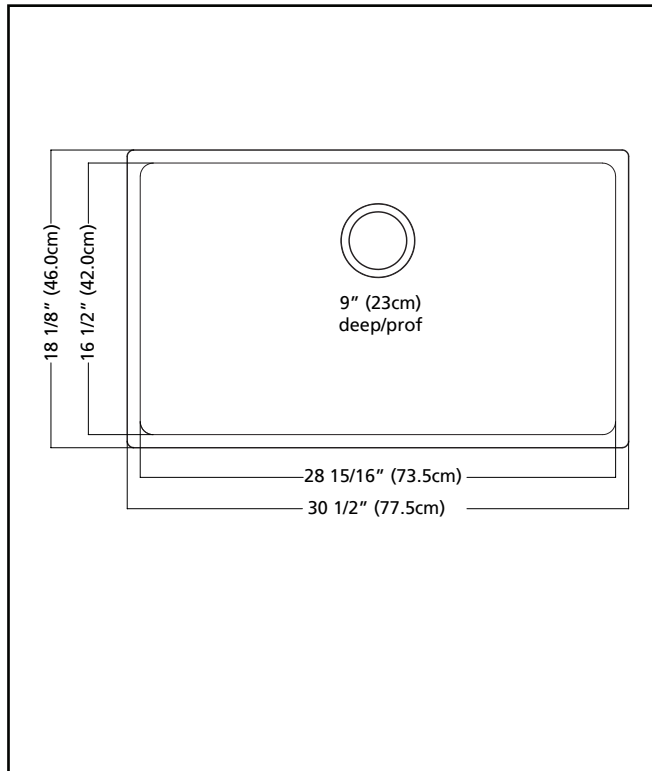

KINDRED

Brookmore
Undermount

BROOKMORE

SINGLE BOWL 18 GAUGE UNDERMOUNT

MODEL: BSU1831-9

- ✓ **Quality Beyond Material:** Designed with 18 gauge quality stainless steel with exceptional resistance to staining and corrosion.
- ✓ **Larger Bowl Capacity:** A generous capacity bowl that is made even more spacious, with the tighter radius corners, creating ample space for all your prepping and cleaning needs.
- ✓ **Rear Drain Placement:** The rear drain maximizes the usable bottom surface of the bowl while also creating extra cabinet space beneath the sink.
- ✓ **Remarkably Quiet:** Sound dampening system goes to work to reduce the noise caused by a garbage disposal or running water.

TECHNICAL FEATURES

OVERALL SINK SIZE (OD)	18 1/8" FB x 30 1/2" LR
BOWL SIZE (ID)	16 1/2" FB x 28 15/16" LR
BOWL DEPTH	9"
MINIMUM CABINET SIZE	33"
MATERIAL	18 Gauge
BOWL CORNER RADIUS	20 mm
STAINLESS STEEL FINISH	Satin
DRAIN HOLE LOCATION	Rear
INSTALLATION TYPE	Undermount
SOUND COATING	Sound pads
WARRANTY	Limited Lifetime
COUNTRY OF ORIGIN	China