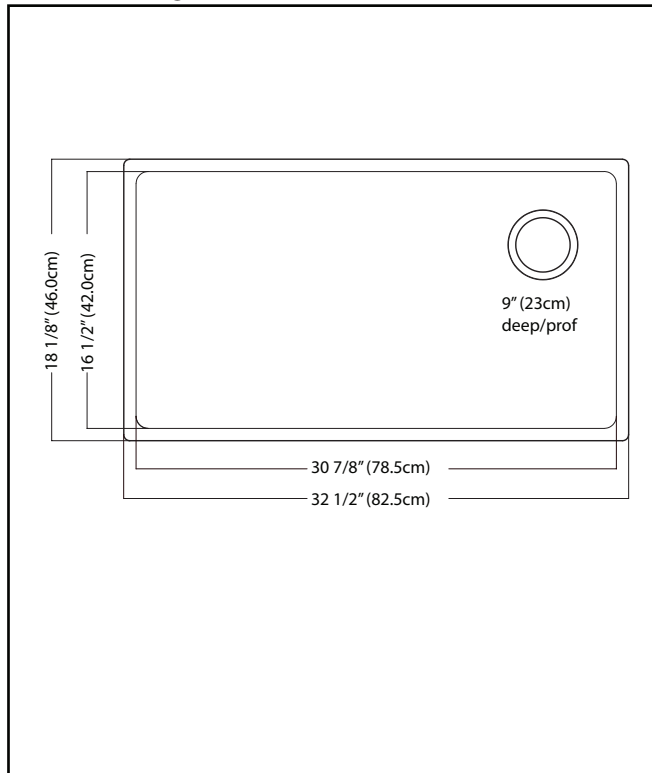

### SINGLE BOWL 18 GAUGE UNDERMOUNT

MODEL: BSU1832-9-OW

- ✓ **Quality Beyond Material:** Designed with 18 gauge quality stainless steel with exceptional resistance to staining and corrosion.
- ✓ **Larger Bowl Capacity:** A generous capacity bowl that is made even more spacious, with the tighter radius corners, creating ample space for all your prepping and cleaning needs.
- ✓ **Offset Drain:** With an offset drain and deep basin, this bowl easily accommodates an uninterrupted workspace for prepping and cleaning, while allowing use of the garbage disposal at the same time.
- ✓ **Remarkably Quiet:** Sound dampening system goes to work to reduce the noise caused by a garbage disposal or running water.

### TECHNICAL FEATURES

OVERALL SINK SIZE (OD)	18 1/8" FB x 32 1/2" LR
BOWL SIZE (ID)	16 1/2" FB x 30 7/8" LR
BOWL DEPTH	9"
MINIMUM CABINET SIZE	33"
MATERIAL	18 Gauge
BOWL CORNER RADIUS	20 mm
STAINLESS STEEL FINISH	Satin
DRAIN HOLE LOCATION	Rear offset
INSTALLATION TYPE	Undermount
SOUND COATING	Sound pads
WARRANTY	Limited Lifetime
COUNTRY OF ORIGIN	China