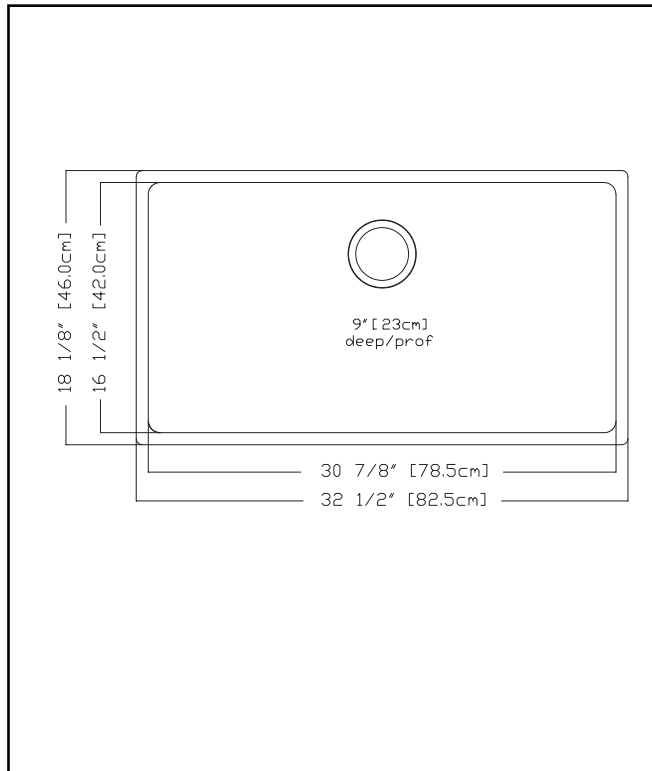

KINDRED

Brookmore
Undermount

BROOKMORE

SINGLE BOWL 18 GAUGE UNDERMOUNT

MODEL: BSU1832-9

- ✓ **Quality Beyond Material:** Designed with 18 gauge quality stainless steel with exceptional resistance to staining and corrosion.
- ✓ **Larger Bowl Capacity:** A generous capacity bowl that is made even more spacious, with the tighter radius corners, creating ample space for all your prepping and cleaning needs.
- ✓ **Rear Drain Placement:** The rear drain maximizes the usable bottom surface of the bowl while also creating extra cabinet space beneath the sink.
- ✓ **Remarkably Quiet:** Sound dampening system goes to work to reduce the noise caused by a garbage disposal or running water.

TECHNICAL FEATURES

OVERALL SINK SIZE (OD)	18 1/8" FB x 32 1/2" LR
BOWL SIZE (ID)	16 1/2" FB x 30 7/8" LR
BOWL DEPTH	9"
MINIMUM CABINET SIZE	33"
MATERIAL	18 Gauge
BOWL CORNER RADIUS	20 mm
STAINLESS STEEL FINISH	Satin
DRAIN HOLE LOCATION	Rear
INSTALLATION TYPE	Undermount
SOUND COATING	Sound pads
WARRANTY	Limited Lifetime
COUNTRY OF ORIGIN	China