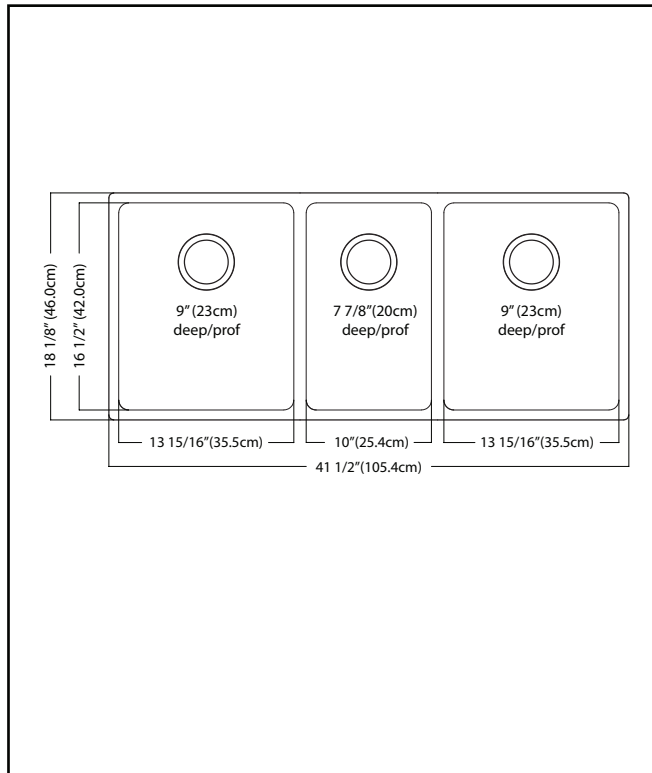

KINDRED

Brookmore Undermount

BROOKMORE

TRIPLE BOWL 18 GAUGE UNDERMOUNT

MODEL: BTU1841-9

- ✓ **Quality Beyond Material:** Designed with 18 gauge quality stainless steel with exceptional resistance to staining and corrosion
- ✓ **Larger Bowl Capacity:** A generous capacity bowl that is made even more spacious, with the tighter radius corners, creating ample space for all your prepping and cleaning needs.
- ✓ **Rear Drain Placement:** The rear drain maximizes the usable bottom surface of the bowl while also creating extra cabinet space beneath the sink.
- ✓ **Remarkably Quiet:** Sound dampening system goes to work to reduce the noise caused by a garbage disposal or running water.

TECHNICAL FEATURES

OVERALL SINK SIZE (OD)	18 1/8" FB x 41 1/2" LR
EQUAL BOWL SIZE (ID)	16 1/2" FB x 13 15/16" LR
SMALL BOWL SIZE (ID)	16 1/2" FB X 10" LR
BOWL DEPTH	9" LG / 7 7/8" SM
MINIMUM CABINET SIZE	42"
MATERIAL	18 Gauge
BOWL CORNER RADIUS	20 mm
STAINLESS STEEL FINISH	Satin
DRAIN HOLE LOCATION	Rear
INSTALLATION TYPE	Undermount
SOUND COATING	Sound pads
WARRANTY	Limited Lifetime
COUNTRY OF ORIGIN	China