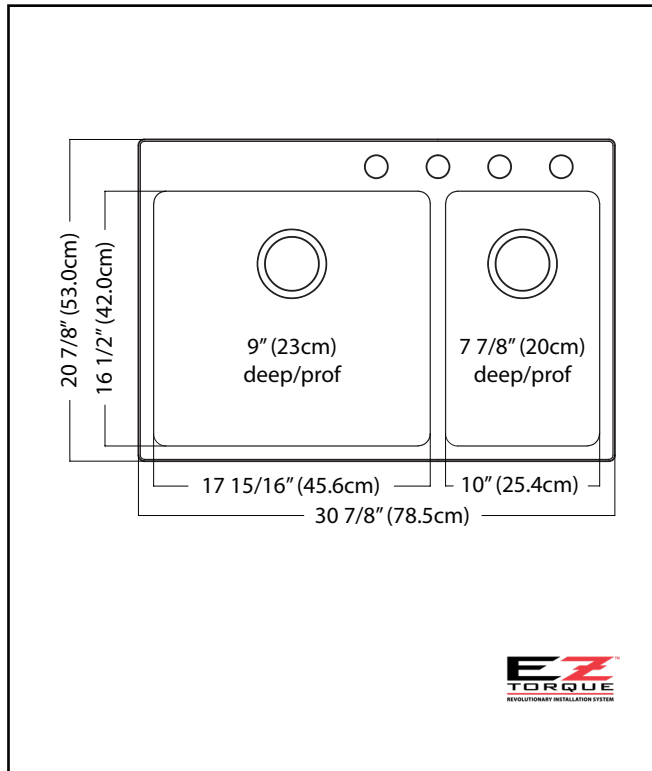

KINDRED

BROOKMORE

DOUBLE BOWL 18 GAUGE TOPMOUNT/DROP IN

MODEL: BCL2131R-9-4N (4 FAUCET HOLES)

MODEL: BCL2131R-9-3N (3 FAUCET HOLES)

MODEL: BCL2131R-9-1N (1 FAUCET HOLE)

- ✓ **Revolutionary Installation:** EZ Torque™ simplified fastener system allows you to drop and drill your sink into place, securely locking the sink to the countertop.
- ✓ **Quality Beyond Material:** Designed with 18 gauge quality stainless steel with exceptional resistance to staining and corrosion
- ✓ **Larger Bowl Capacity:** A generous capacity bowl that is made even more spacious with the tighter radius corners, creating ample space for all your prepping and cleaning needs.
- ✓ **Rear Drain Placement:** The rear drain maximizes the usable bottom surface of the bowl while also creating extra cabinet space beneath the sink.

TECHNICAL FEATURES

OVERALL SINK SIZE (OD)	20 7/8" FB x 30 7/8" LR
LARGE BOWL SIZE (ID)	16 1/2" FB x 17 15/16" LR
SMALL BOWL SIZE (ID)	16 1/2" FB x 10" LR
BOWL DEPTH	9" LG / 7 7/8" SM
MINIMUM CABINET SIZE	33"
MATERIAL	18 Gauge
BOWL CORNER RADIUS	20 mm
STAINLESS STEEL FINISH	Satin
DRAIN HOLE LOCATION	Rear
INSTALLATION TYPE	Topmount/Drop In
SOUND COATING	Sound pads
WARRANTY	Limited Lifetime
COUNTRY OF ORIGIN	China