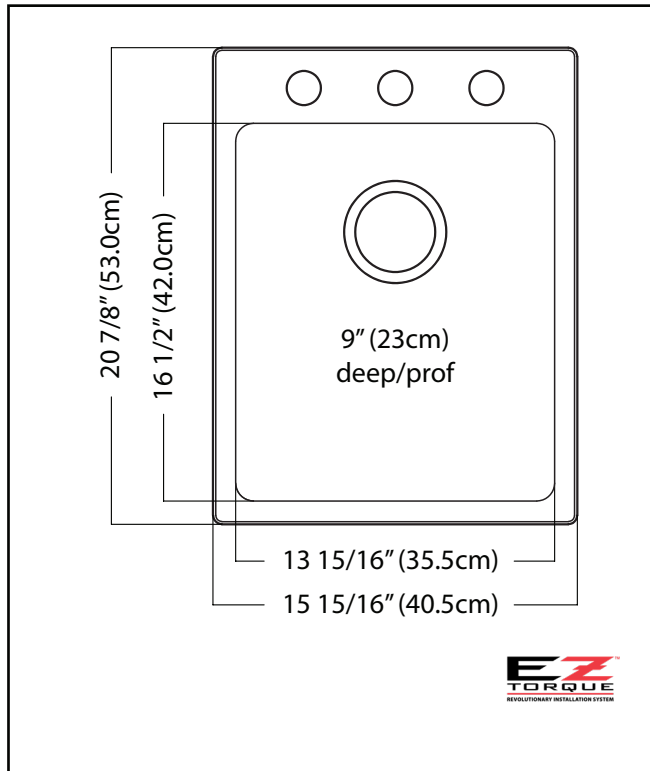

KINDRED

BROOKMORE

SINGLE BOWL 18 GAUGE TOPMOUNT/DROP IN

MODEL: BSL2116-9-3N (3 FAUCET HOLES)

MODEL: BSL2116-9-1N (1 FAUCET HOLE)

- ✓ **Revolutionary Installation:** EZ Torque™ simplified fastener system allows you to drop and drill your sink into place, securely locking the sink to the countertop.
- ✓ **Quality Beyond Material:** Designed with 18 gauge quality stainless steel with exceptional resistance to staining and corrosion.
- ✓ **SureDrain:** Precisely engineered pitched bottom aims water directly to the drain, preventing the water from pooling at the bottom of the bowl.
- ✓ **Remarkably Quiet:** Sound dampening system goes to work to reduce the noise caused by a garbage disposal or running water.

TECHNICAL FEATURES

OVERALL SINK SIZE (OD)	20 7/8" FB x 15 15/16" LR
BOWL SIZE (ID)	16 1/2" FB x 13 15/15" LR
BOWL DEPTH	9" DP
MINIMUM CABINET SIZE	18"
MATERIAL	18 Gauge
BOWL CORNER RADIUS	20 mm
STAINLESS STEEL FINISH	Satin
DRAIN HOLE LOCATION	Rear
INSTALLATION TYPE	Topmount/Drop In
SOUND COATING	Sound pads
WARRANTY	Limited Lifetime
COUNTRY OF ORIGIN	China