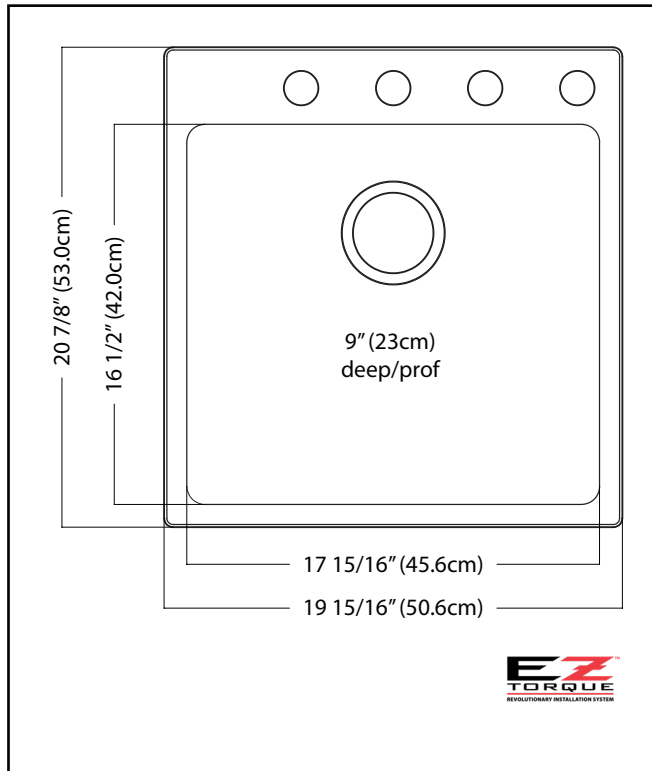

KINDRED

BROOKMORE

SINGLE BOWL 18 GAUGE TOPMOUNT/DROP IN

MODEL: BSL2120-9-4N (4 FAUCET HOLES)

MODEL: BSL2120-9-3N (3 FAUCET HOLES)

MODEL: BSL2120-9-1N (1 FAUCET HOLE)

- ✓ **Revolutionary Installation:** EZ Torque™ simplified fastener system allows you to drop and drill your sink into place, securely locking the sink to the countertop.
- ✓ **Quality Beyond Material:** Designed with 18 gauge quality stainless steel with exceptional resistance to staining and corrosion.
- ✓ **SureDrain:** Precisely engineered pitched bottom aims water directly to the drain, preventing the water from pooling at the bottom of the bowl.
- ✓ **Remarkably Quiet:** Sound dampening system goes to work to reduce the noise caused by a garbage disposal or running water.

TECHNICAL FEATURES

OVERALL SINK SIZE (OD)	20 7/8" FB x 19 15/16" LR
BOWL SIZE (ID)	16 1/2" FB x 17 15/16" LR
BOWL DEPTH	9"
MINIMUM CABINET SIZE	24"
MATERIAL	18 Gauge
BOWL CORNER RADIUS	20 mm
STAINLESS STEEL FINISH	Satin
DRAIN HOLE LOCATION	Rear
INSTALLATION TYPE	Topmount/Drop In
SOUND COATING	Sound pads
WARRANTY	Limited Lifetime
COUNTRY OF ORIGIN	China