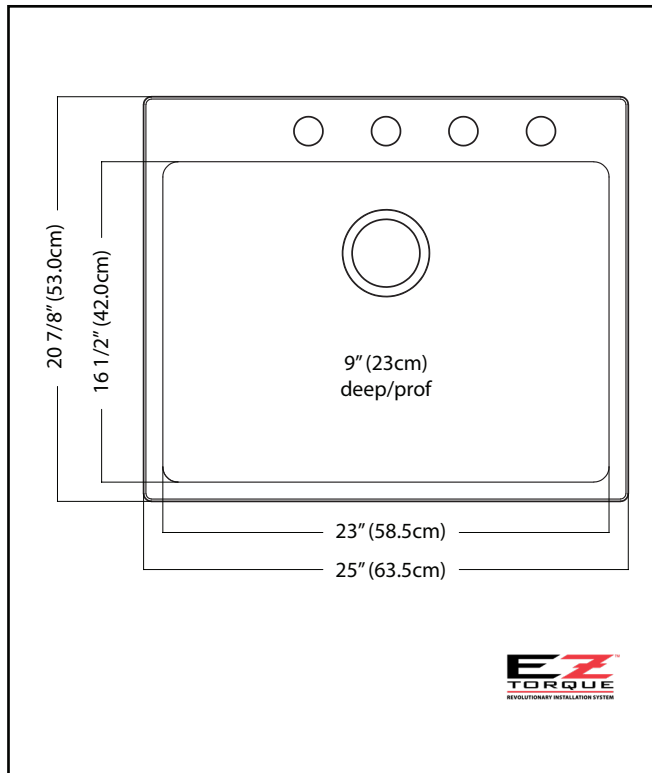

KINDRED

BROOKMORE

SINGLE BOWL 18 GAUGE TOPMOUNT/DROP IN

MODEL: BSL2125-9-4N (4 FAUCET HOLES)

MODEL: BSL2125-9-3N (3 FAUCET HOLES)

MODEL: BSL2125-9-1N (1 FAUCET HOLE)

- ✓ **Revolutionary Installation:** EZ Torque™ simplified fastener system allows you to drop and drill your sink into place, securely locking the sink to the countertop.
- ✓ **Quality Beyond Material:** Designed with 18 gauge quality stainless steel with exceptional resistance to staining and corrosion.
- ✓ **Larger Bowl Capacity:** A generous capacity bowl that is made even more spacious with the tighter radius corners, creating ample space for all your prepping and cleaning needs.
- ✓ **Rear Drain Placement:** The rear drain maximizes the usable bottom surface of the bowl while also creating extra cabinet space beneath the sink.

TECHNICAL FEATURES

OVERALL SINK SIZE (OD)	20 7/8" FB x 25" LR
BOWL SIZE (ID)	16 1/2" FB x 23" LR
BOWL DEPTH	9"
MINIMUM CABINET SIZE	27"
MATERIAL	18 Gauge
BOWL CORNER RADIUS	20 mm
STAINLESS STEEL FINISH	Satin
DRAIN HOLE LOCATION	Rear
INSTALLATION TYPE	Topmount/Drop In
SOUND COATING	Sound pads
WARRANTY	Limited Lifetime
COUNTRY OF ORIGIN	China