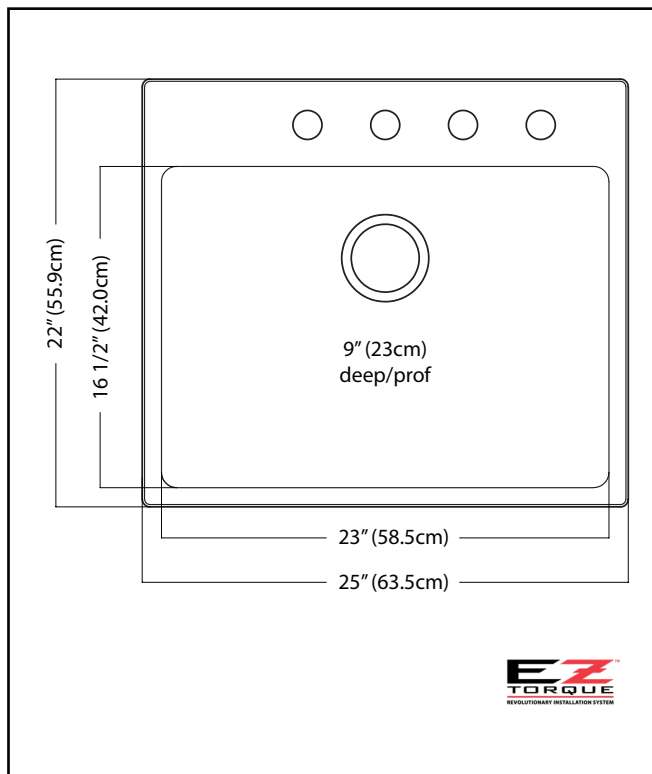

### SINGLE BOWL 18 GAUGE TOPMOUNT/DROP IN

MODEL: BSL2225-9-4N (4 FAUCET HOLES)

MODEL: BSL2225-9-3N (3 FAUCET HOLES)

MODEL: BSL2225-9-1N (1 FAUCET HOLE)

- ✓ **Revolutionary Installation:** EZ Torque™ simplified fastener system allows you to drop and drill your sink into place, securely locking the sink to the countertop.
- ✓ **Quality Beyond Material:** Designed with 18 gauge quality stainless steel with exceptional resistance to staining and corrosion.
- ✓ **Larger Bowl Capacity:** A generous capacity bowl that is made even more spacious with the tighter radius corners, creating ample space for all your prepping and cleaning needs.
- ✓ **Rear Drain Placement:** The rear drain maximizes the usable bottom surface of the bowl while also creating extra cabinet space beneath the sink.

## TECHNICAL FEATURES

OVERALL SINK SIZE (OD)	22" FB x 25" LR
BOWL SIZE (ID)	16 1/2" FB x 23" LR
BOWL DEPTH	9"
MINIMUM CABINET SIZE	27"
MATERIAL	18 Gauge
BOWL CORNER RADIUS	20 mm
STAINLESS STEEL FINISH	Satin
DRAIN HOLE LOCATION	Rear
INSTALLATION TYPE	Topmount/Drop In
SOUND COATING	Sound pads
WARRANTY	Limited Lifetime
COUNTRY OF ORIGIN	China