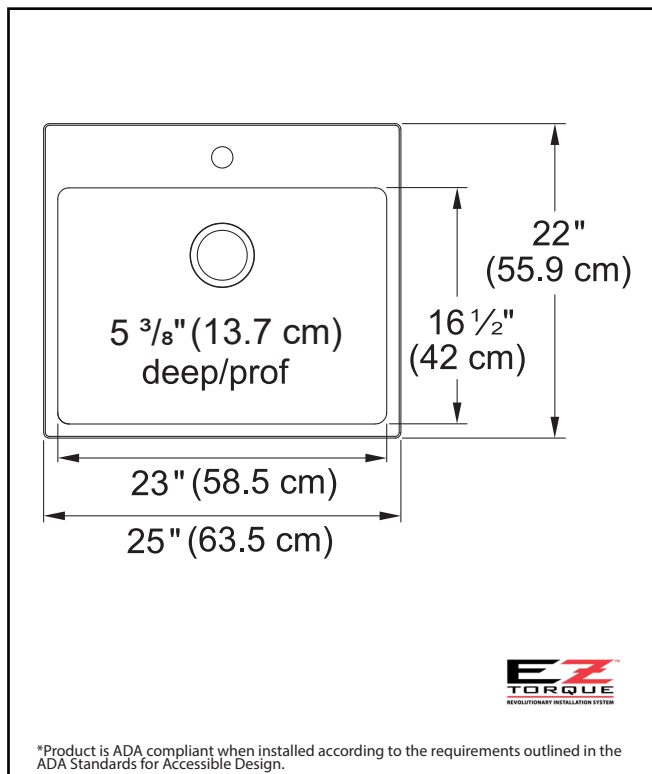

### SINGLE BOWL 18 GAUGE DUAL MOUNT

MODEL: BSL2225-ADA-1N / 101.0689.854 (1 FAUCET HOLE)

- ✓ **Accessible Design:** 5 3/8" bowl depth and rear drain placement create an accessible work area for individuals with limited mobility.
- ✓ **Revolutionary Installation:** EZ Torque™ simplified fastener system allows you to drop and drill your sink into place, securely locking the sink to the countertop.
- ✓ **Quality Beyond Material:** Designed with 18 gauge quality stainless steel with exceptional resistance to staining and corrosion.
- ✓ **Remarkably Quiet:** Sound dampening system goes to work to reduce the noise caused by a garbage disposal or running water.

## TECHNICAL FEATURES

OVERALL SINK SIZE (OD)	22" FB x 25" LR
BOWL SIZE (ID)	16 1/2" FB x 23" LR
BOWL DEPTH	5 3/8"
MINIMUM CABINET SIZE	27" Topmount 30" Undermount
MATERIAL	18 Gauge
BOWL CORNER RADIUS	20 mm
STAINLESS STEEL FINISH	Satin
DRAIN HOLE LOCATION	Rear
INSTALLATION TYPE	Dual Mount
SOUND COATING	Sound pads
WARRANTY	Limited Lifetime
COUNTRY OF ORIGIN	China